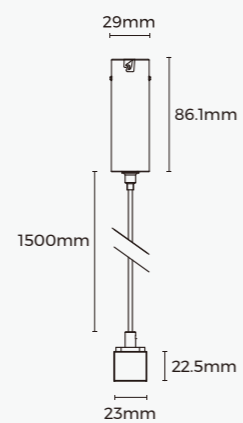

Ø45mm (15°-45°zooming)

Ø55mm (15°-45°zooming)

Ø65mm (15°-45°zooming)

Linear Light Module (Ceiling)

Multiple Optics Optional

Diffuser
(100°)

Prismatic
(65x90°)

Grating
(30°/55°)

Asymmetric
(90x45x15°)

Double asymmetric
(100x90x15°)

Wall washing
(60x25x73°)

Round tube
(200x110°)

LINEAR LIGHT MODULE - ROUND TUBE

355° luminous, free rotation

355° round luminous surface

Free rotation, flexible styling

Long-distance uniform wall washing

Effective washing distance is 2-3m, main lumen is about 500lx
Uniformity of illuminance within 2m is more than 0.8.

0.5m away from wall

0.8m away from wall

1m away from wall

Linear Light Module (pendant)

LINEAR LIGHT MODULE - PENDANT LIGHT

Ultra-slim linear luminaire

22.5mm thick, 23mm luminous surface
Ultimate design, ultra-slim but highly-efficient

LINEAR LIGHT MODULE - PENDANT LIGHT