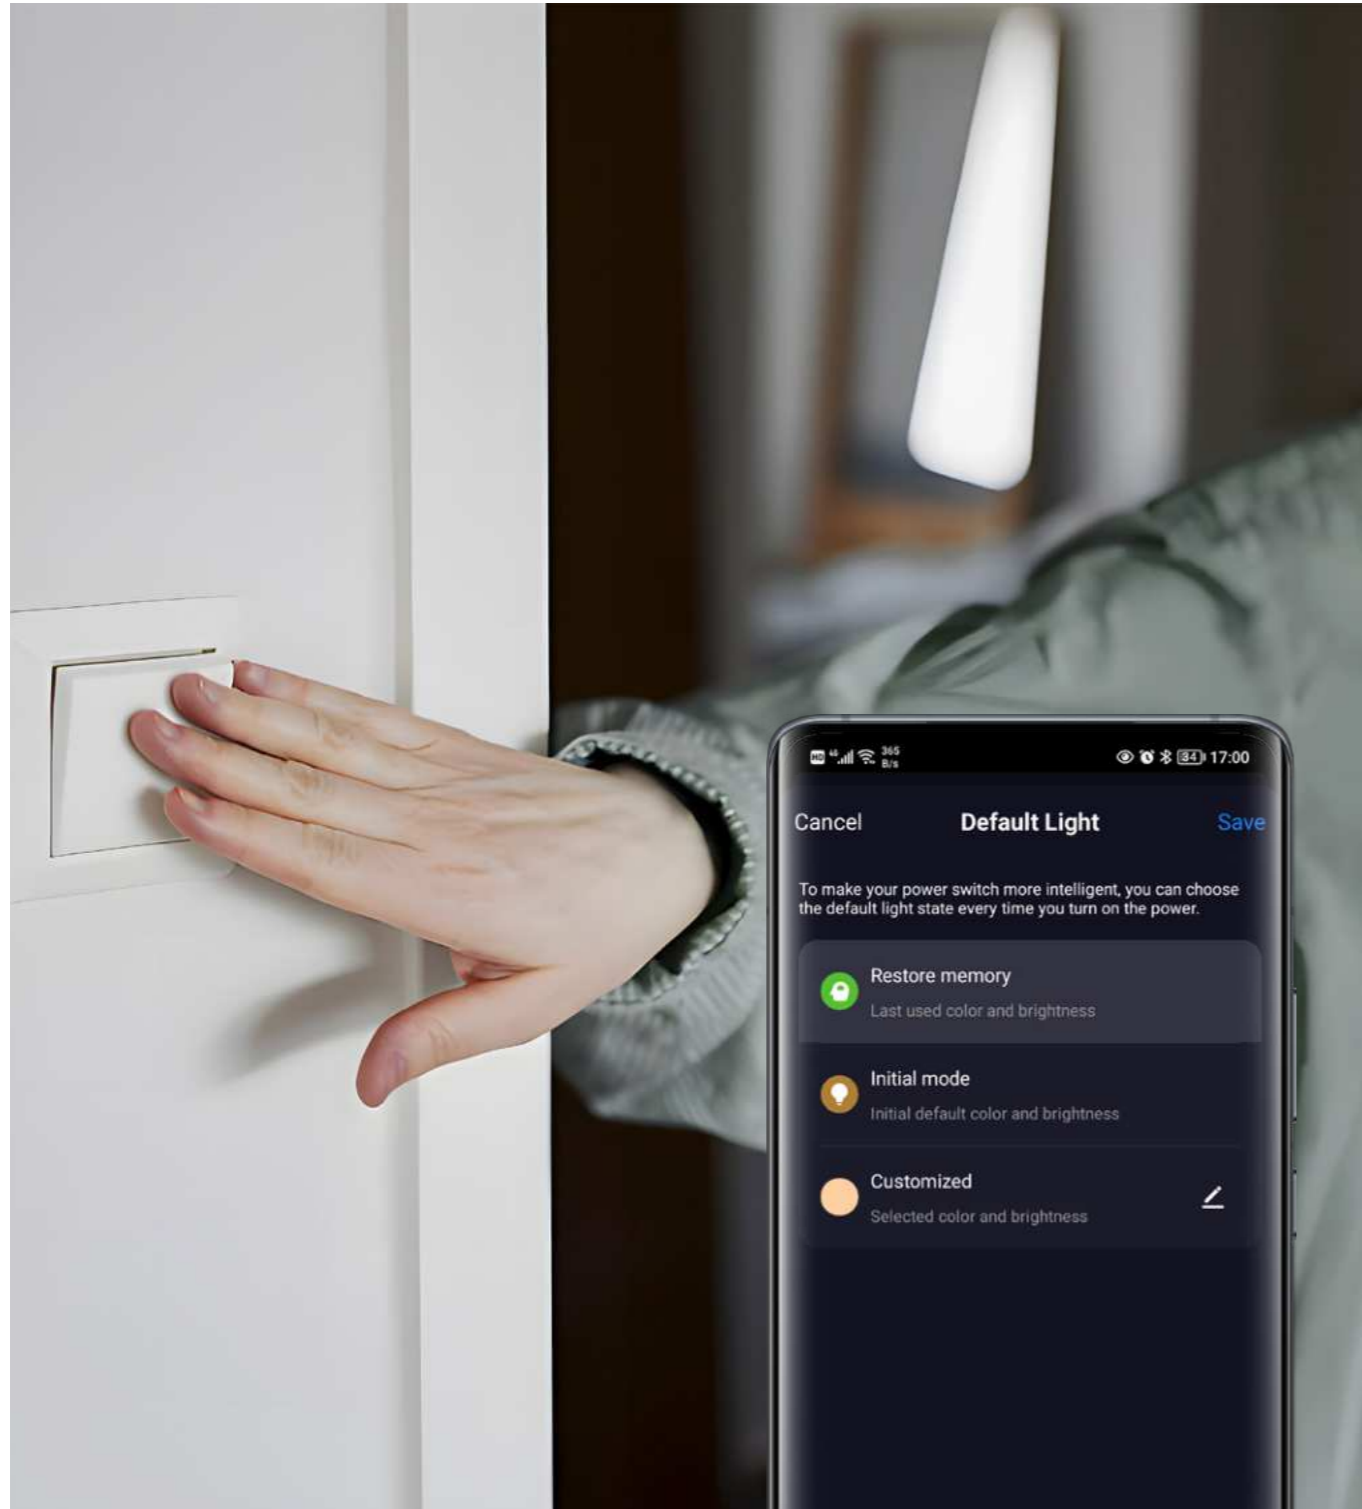

Certifications

System components

Installation methods

Trim-less recessed

Recessed

Standardized Interface

Thanks to standardized interface, HOLA allows different modules to integrate into one system. In the future, there will be more kinds of modules included so as to bring more possibilities for space and users.

Smart Control

Support various smart control solutions, including non-dimming, DALI2 + Push, Tuya, Casambi for choose at will.

Remote dimming

Adjust settings for lights remotely via APP

Timing&Delay Time

Set when to power on/ off
Make light in tune with your daily rhythm

Soft Start

Set light to darken or brighten gradually
A buffer for your eyes

Light Scene

4 scenes, cater to your
personal needs

Default Light

Customize your lighting preference

Do Not Disturb

Avoid sudden auto re-start after power outage

Spotlights

SPOTLIGHT MODULE

Extremely compact invisible on ceiling

Ø29mm only, recessed to fit perfectly with ceiling

Recessed spotlight

(15°/25°)

86.1 mm

29 mm