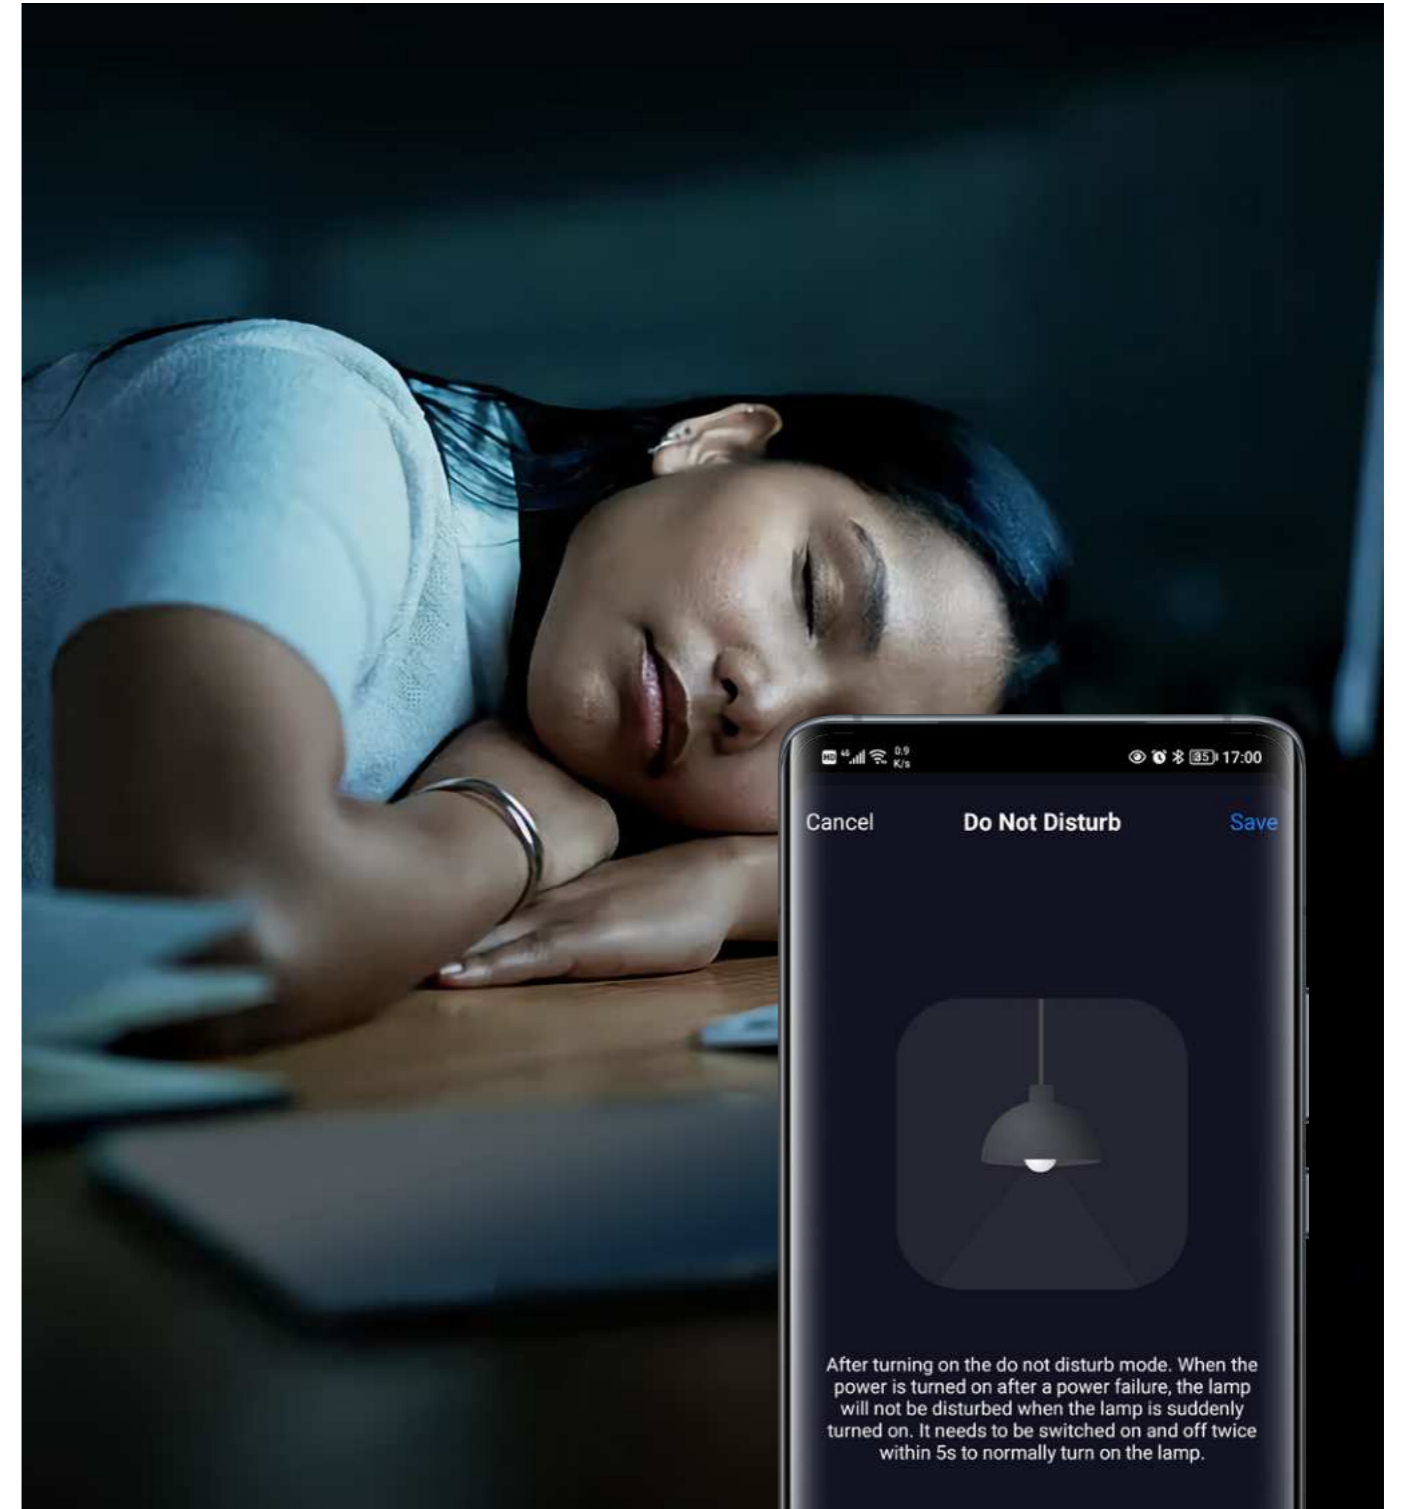

Soft Start

Set light to darken or brighten gradually
A buffer for your eyes

Light Scene

4 scenes, cater to your
personal needs

Default Light

Customize your lighting preference

Do Not Disturb

Avoid sudden auto re-start after power outage