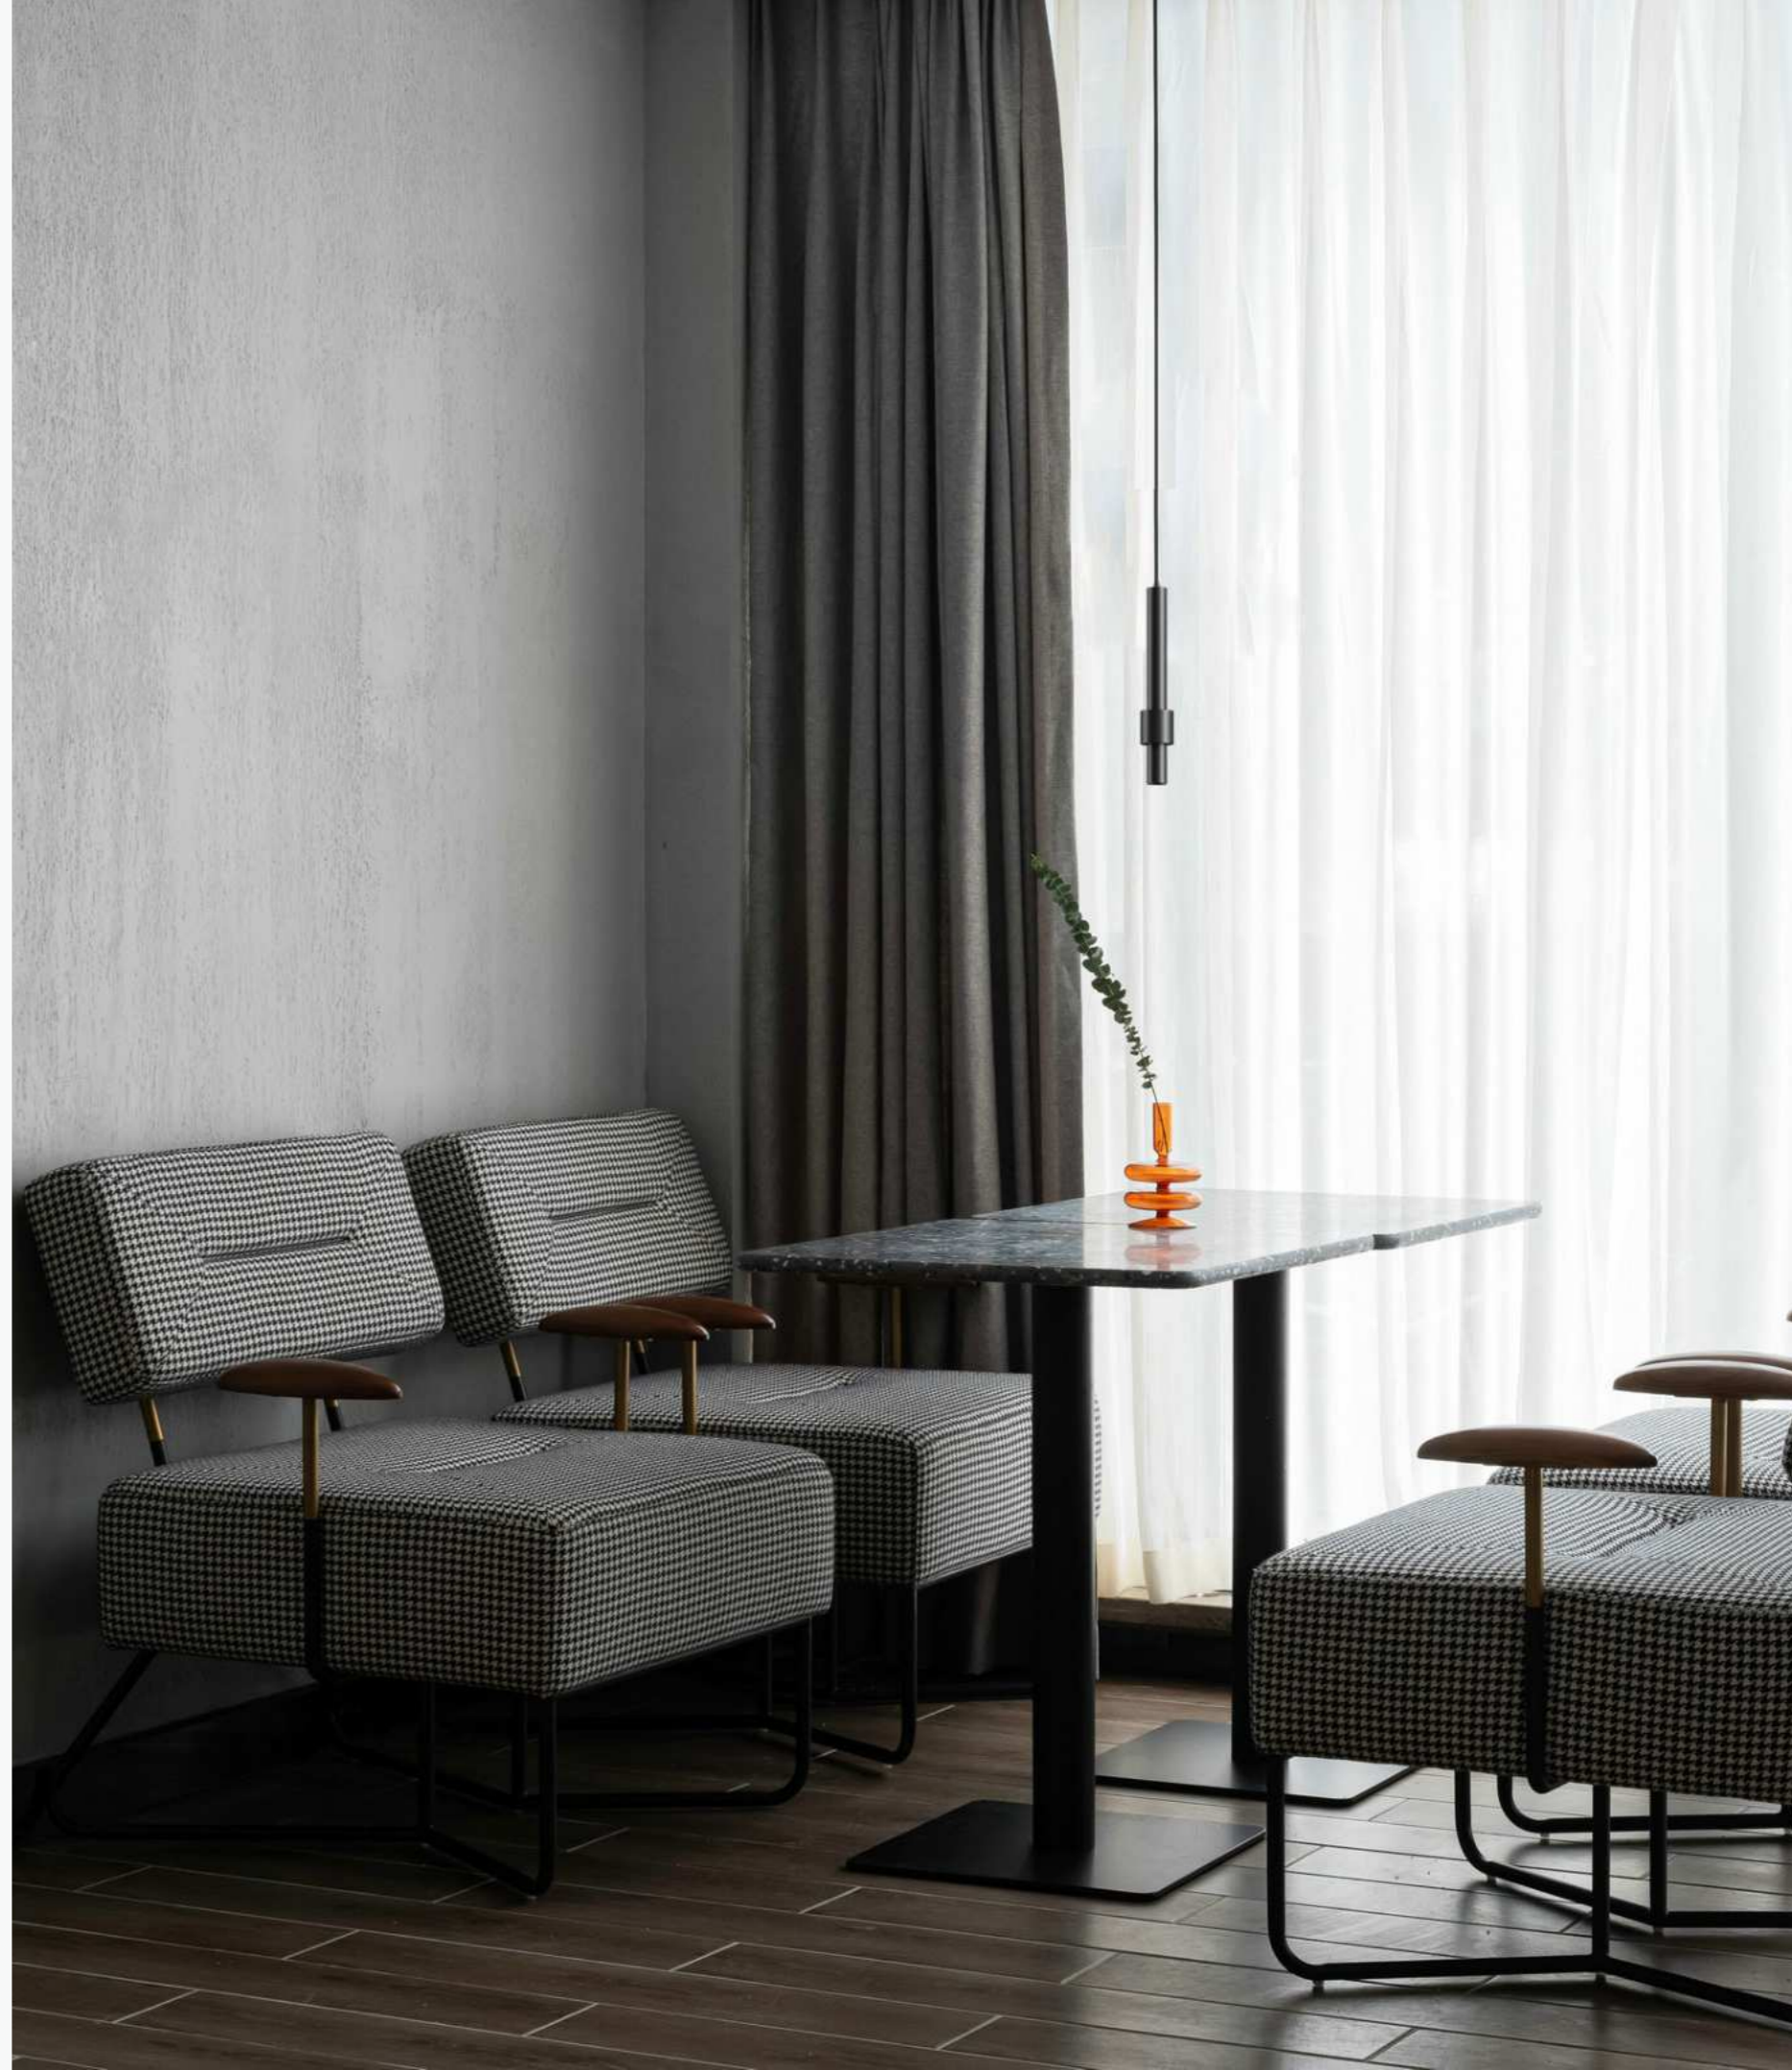

Up&down lighting