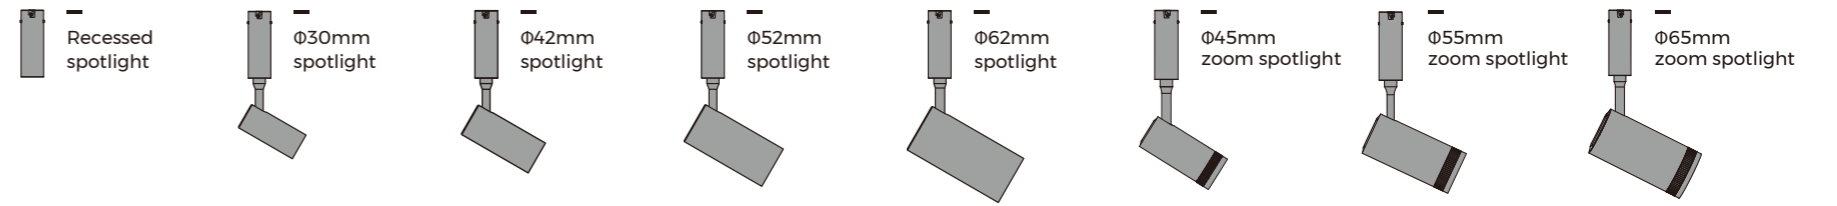

Spotlights