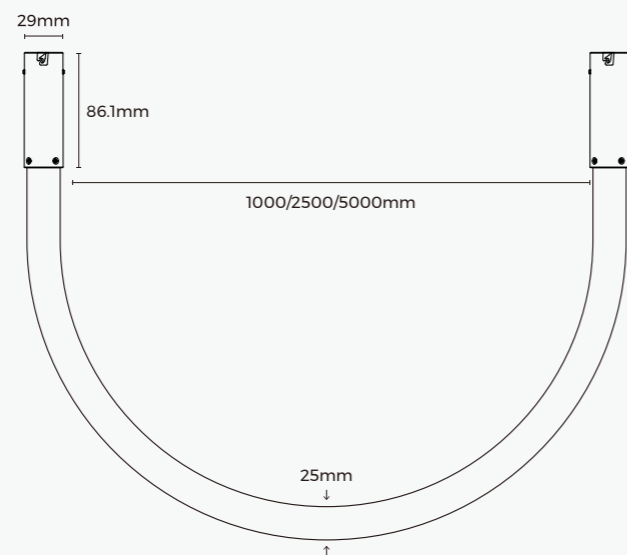

Ø45mm (15°-45°zooming)

Ø55mm (15°-45°zooming)

Ø65mm (15°-45°zooming)

Linear Light Module (Ceiling)

Multiple Optics Optional

Diffuser
(100°)

Prismatic
(65x90°)

Grating
(30°/55°)

Asymmetric
(90x45x15°)

Double asymmetric
(100x90x15°)

Wall washing
(60x25x73°)

Round tube
(200x110°)

LINEAR LIGHT MODULE - ROUND TUBE

355° luminous, free rotation

355° round luminous surface

Free rotation, flexible styling

Linear Light Module (pendant)

LINEAR LIGHT MODULE - PENDANT LIGHT

Ultra-slim linear luminaire

22.5mm thick, 23mm luminous surface
Ultimate design, ultra-slim but highly-efficient

LINEAR LIGHT MODULE - PENDANT LIGHT

Up & down-lighting luminaire

Functional lighting and meanwhile foiling atmosphere

LINEAR LIGHT MODULE - ROUND NEON LIGHT

Round Neon Light

360° uniform light without dark area
Flexible bending, magical light