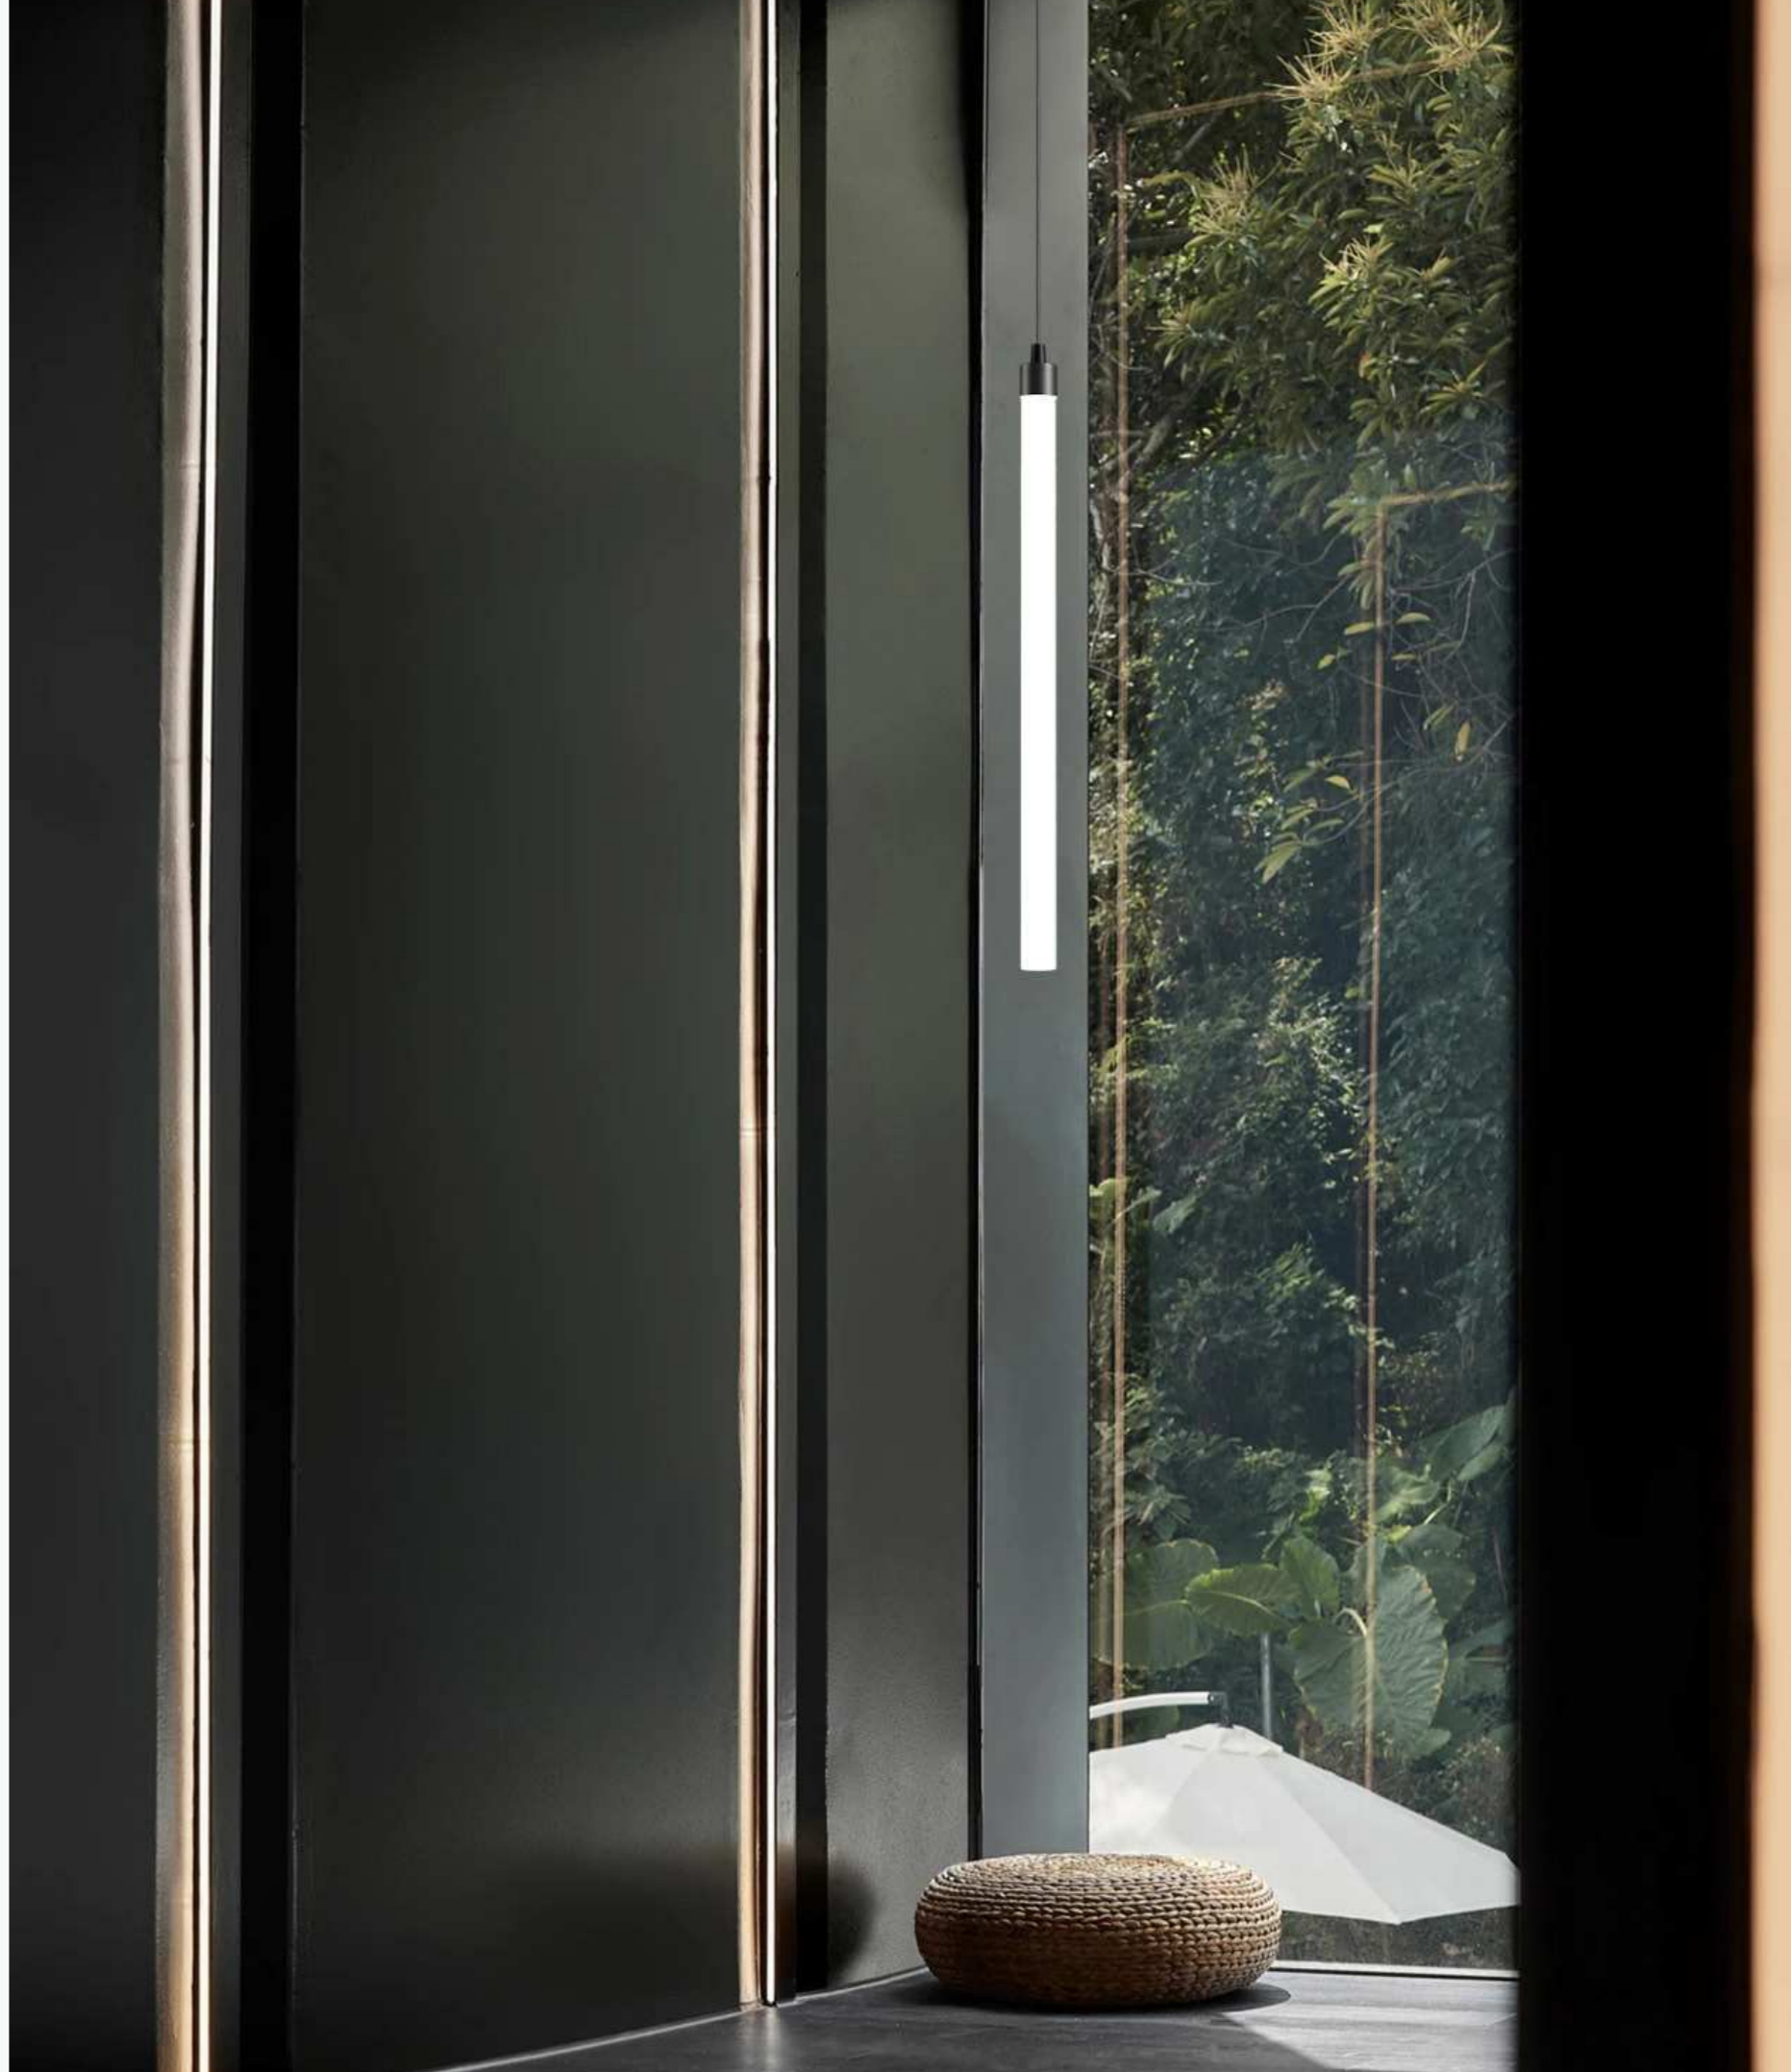

HOHLQ

— 48V RECESSED SYSTEM —

LED LINEAR LIGHTING SOLUTION PROVIDER

HOHLA series

HOHLA is a 48V recessed system that can realize re-use of product. Based on its “standardized interface” design, it allows 37 modules to be flexibly and easily integrated into one system, including linear modules, spotlight, decorative module etc., satisfying your diverse design ideas to the fullest. Meanwhile, you can adjust the design or replace modules at any time you want and at very low cost.

Asymmetric
(90x45x15°)

Double asymmetric
(100x90x15°)

Wall washing
(60x25x73°)

Round tube
(200x110°)

LINEAR LIGHT MODULE - ROUND TUBE

355° luminous, free rotation

355° round luminous surface

Free rotation, flexible styling

Up & down-lighting luminaire

Functional lighting and meanwhile foiling atmosphere

LINEAR LIGHT MODULE - ROUND NEON LIGHT

Round Neon Light

360° uniform light without dark area
Flexible bending, magical light

Waterdrop Light

Compact and delicate,
focus light spot.

DECORATIVE LIGHT MODULE

Round Tube Pendant Light

360° uniform light without
dark area

DECORATIVE LIGHT MODULE

Ø30mm Pendant Light

Al6063 aluminum lamp body
Good in anti-corrosion,
efficient heat dissipation.