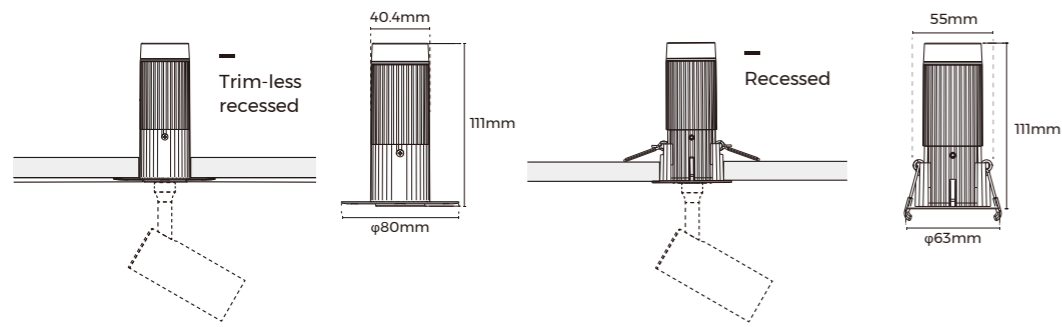

System Overview

Installation