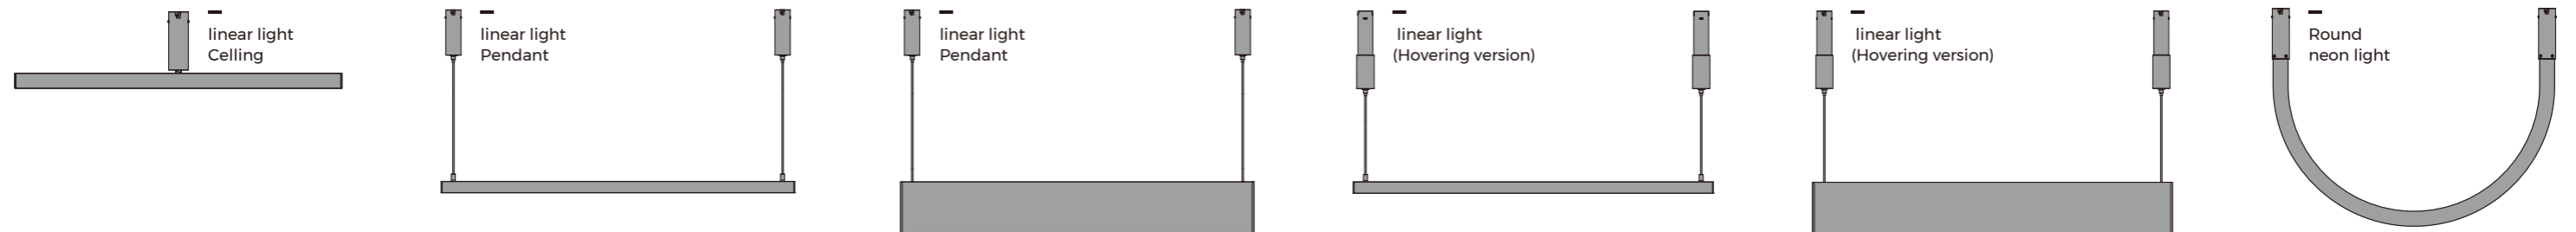

HOHLQ

— 48V RECESSED SYSTEM —

LED LINEAR LIGHTING SOLUTION PROVIDER

HOHLA series

HOHLA is a 48V recessed system that can realize re-use of product. Based on its “standardized interface” design, it allows 37 modules to be flexibly and easily integrated into one system, including linear modules, spotlight, decorative module etc., satisfying your diverse design ideas to the fullest. Meanwhile, you can adjust the design or replace modules at any time you want and at very low cost.

System Overview

Installation

Spotlights

Linear Lights

Decorative Lights

Optics

CCT

Dimming

Certifications

System components

Installation methods

Trim-less recessed

Recessed

Standardized Interface

Thanks to standardized interface, HOLA allows different modules to integrate into one system. In the future, there will be more kinds of modules included so as to bring more possibilities for space and users.

Asymmetric
(90x45x15°)

Double asymmetric
(100x90x15°)

Wall washing
(60x25x73°)

Round tube
(200x110°)

LINEAR LIGHT MODULE - ROUND TUBE

355° luminous, free rotation

355° round luminous surface

Free rotation, flexible styling