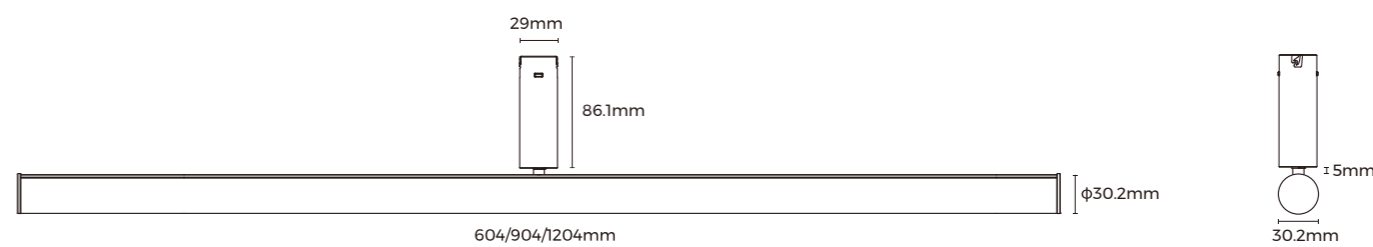

Ø45mm (15°-45°zooming)

Ø55mm (15°-45°zooming)

Ø65mm (15°-45°zooming)

Linear Light Module (Ceiling)

Multiple Optics Optional

Diffuser
(100°)

Prismatic
(65x90°)

Grating
(30°/55°)

Asymmetric
(90x45x15°)

Double asymmetric
(100x90x15°)

Wall washing
(60x25x73°)

Round tube
(200x110°)

LINEAR LIGHT MODULE - ROUND TUBE

355° luminous, free rotation

355° round luminous surface

Free rotation, flexible styling