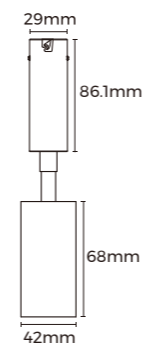

SPOTLIGHT MODULE - FIXED SPOTLIGHT

Multiple sizes precise light control

Professional optics, precise light control, 15、 24、 36、
degrees and other specifications

Ø30/ 42/ 52/ 62mm various sizes optional

Ø42mm