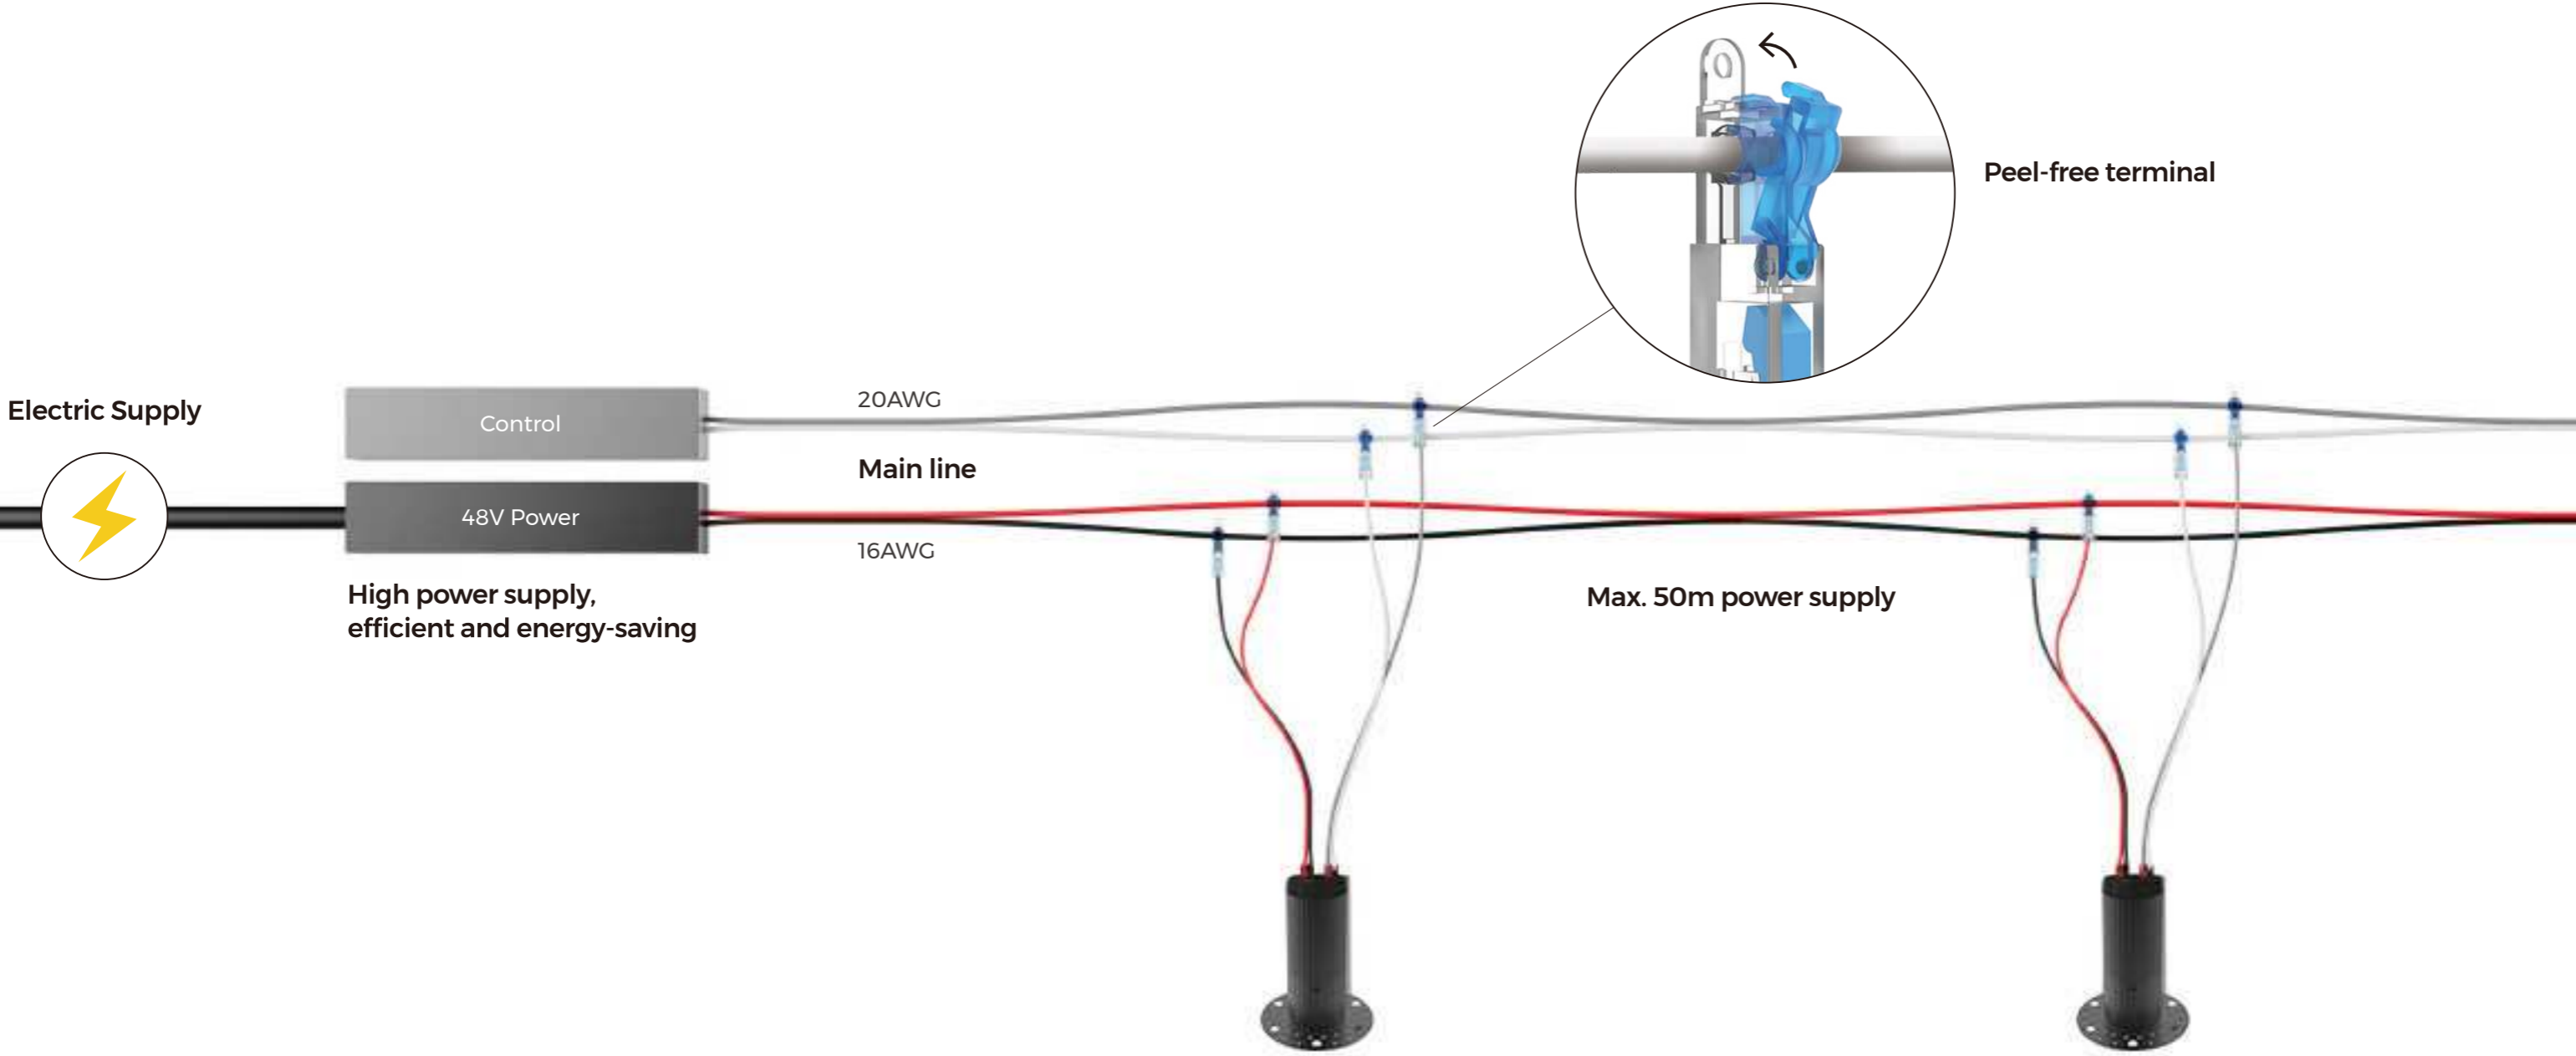

**MAX. LOADED
WEIGHT 8KG**

Removal

Push again

Pull down

Note: The insertion and removal of the base and lighting module shall not exceed 50 times.

Easy Access To Electricity

Diversified Styling

HOLA relies on base as carrier of light modules, which can be adjusted at will for any design and styling while not affected by space and shapes of carrier.