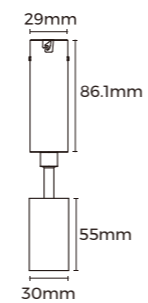

Spotlights

SPOTLIGHT MODULE

Extremely compact invisible on ceiling

Ø29mm only, recessed to fit perfectly with ceiling

Recessed spotlight

(15°/25°)

86.1 mm

29 mm

Concealed ring,
easy to install & remove

SPOTLIGHT MODULE - FIXED SPOTLIGHT

Multiple sizes precise light control

Professional optics, precise light control, 15、 24、 36、
degrees and other specifications

Ø30/ 42/ 52/ 62mm various sizes optional

Ø30mm

Ø42mm

Ø52mm

Ø62mm

SPOTLIGHT MODULE - ZOOM SPOTLIGHT

Knob zooming flexible light spot

Flexibly adjust size of light spot

Ø45/ 55/ 65mm various sizes available

Ø45mm (15°-45°zooming)

Ø55mm (15°-45°zooming)

Ø65mm (15°-45°zooming)

Linear Light Module (Ceiling)

Multiple Optics Optional

Diffuser
(100°)

Prismatic
(65x90°)

Grating
(30°/55°)