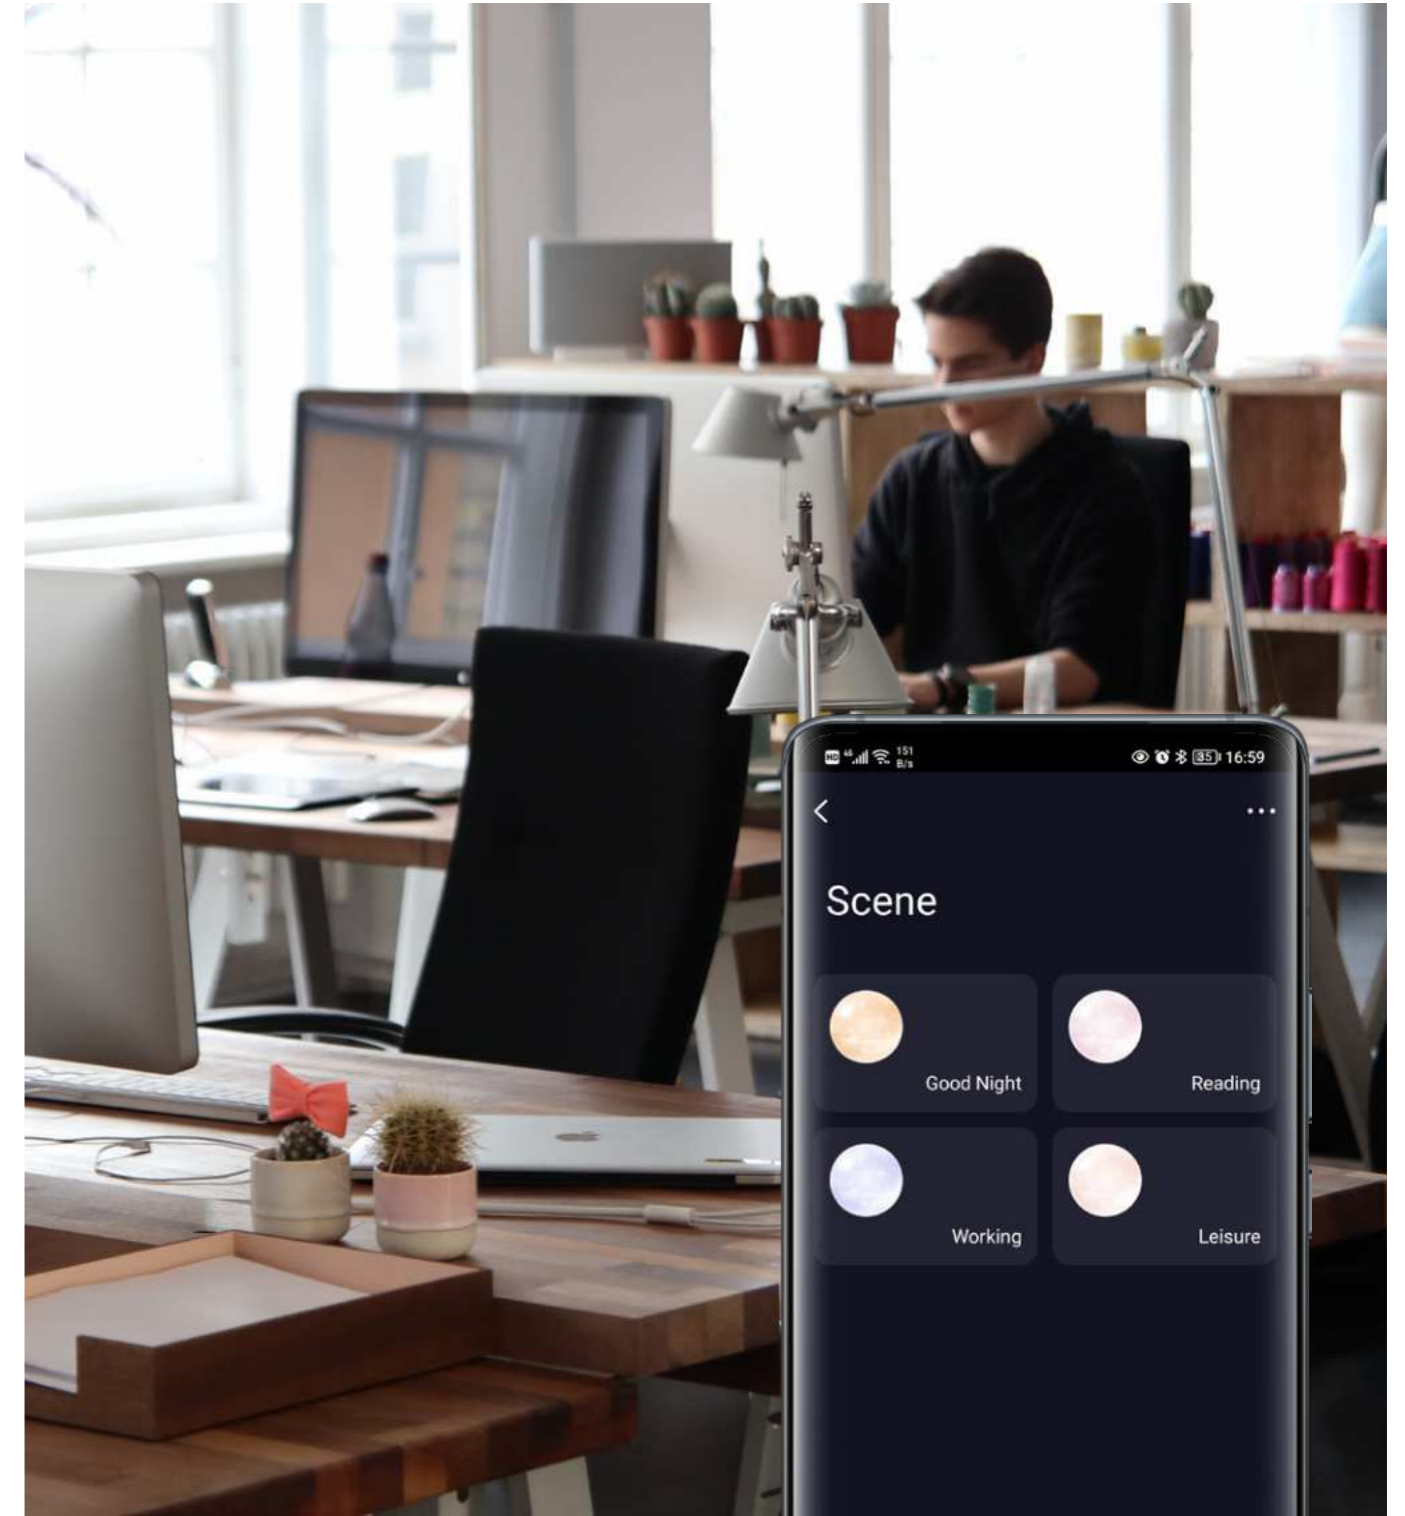

Light Scene

4 scenes, cater to your
personal needs