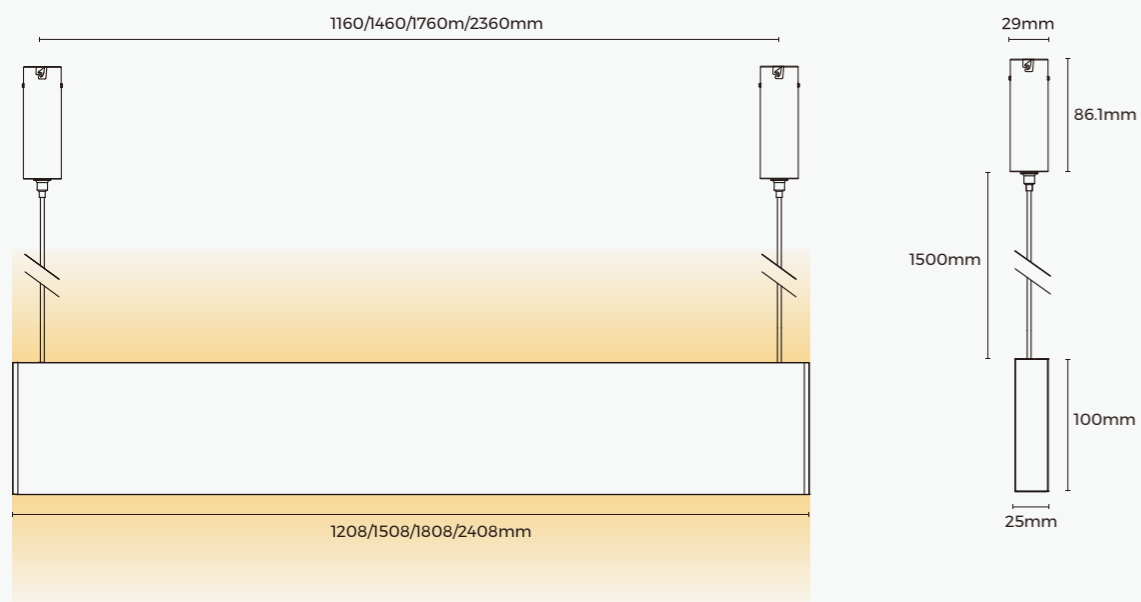

Ø45mm (15°-45°zooming)

Ø55mm (15°-45°zooming)

Ø65mm (15°-45°zooming)

Linear Light Module (Ceiling)

Multiple Optics Optional

Diffuser
(100°)

Prismatic
(65x90°)

Grating
(30°/55°)

Asymmetric
(90x45x15°)

Double asymmetric
(100x90x15°)

Wall washing
(60x25x73°)

Round tube
(200x110°)

LINEAR LIGHT MODULE - ROUND TUBE

355° luminous, free rotation

355° round luminous surface

Free rotation, flexible styling

Linear Light Module (pendant)

LINEAR LIGHT MODULE - PENDANT LIGHT

Ultra-slim linear luminaire

22.5mm thick, 23mm luminous surface
Ultimate design, ultra-slim but highly-efficient

LINEAR LIGHT MODULE - PENDANT LIGHT

Up & down-lighting luminaire

Functional lighting and meanwhile foiling atmosphere

LINEAR LIGHT MODULE - ROUND NEON LIGHT

Round Neon Light

360° uniform light without dark area
Flexible bending, magical light