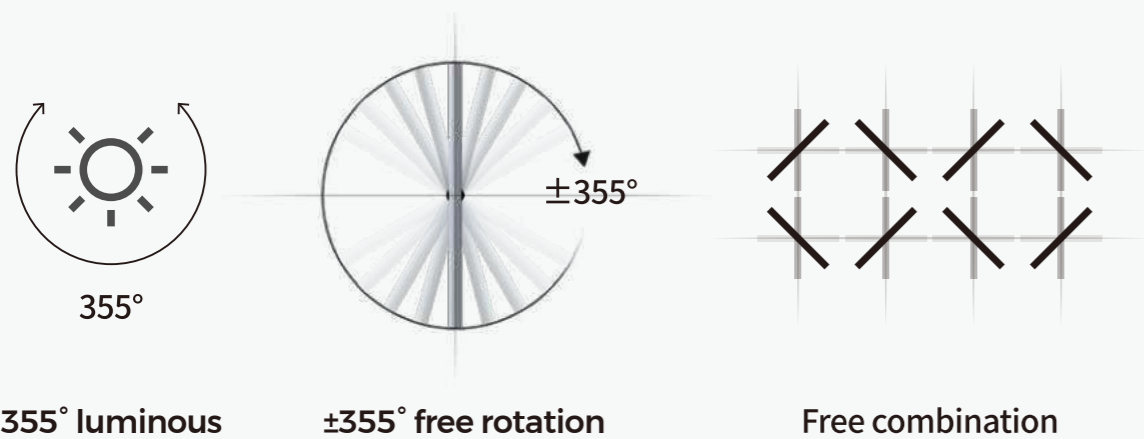

Ø45mm (15°-45°zooming)

Ø55mm (15°-45°zooming)

Ø65mm (15°-45°zooming)

Linear Light Module (Ceiling)

Multiple Optics Optional

Diffuser
(100°)

Prismatic
(65x90°)

Grating
(30°/55°)

Asymmetric
(90x45x15°)

Double asymmetric
(100x90x15°)

Wall washing
(60x25x73°)

Round tube
(200x110°)

LINEAR LIGHT MODULE - ROUND TUBE

355° luminous, free rotation

355° round luminous surface

Free rotation, flexible styling

Long-distance uniform wall washing

Effective washing distance is 2-3m, main lumen is about 500lx
Uniformity of illuminance within 2m is more than 0.8.

0.5m away from wall

0.8m away from wall

1m away from wall