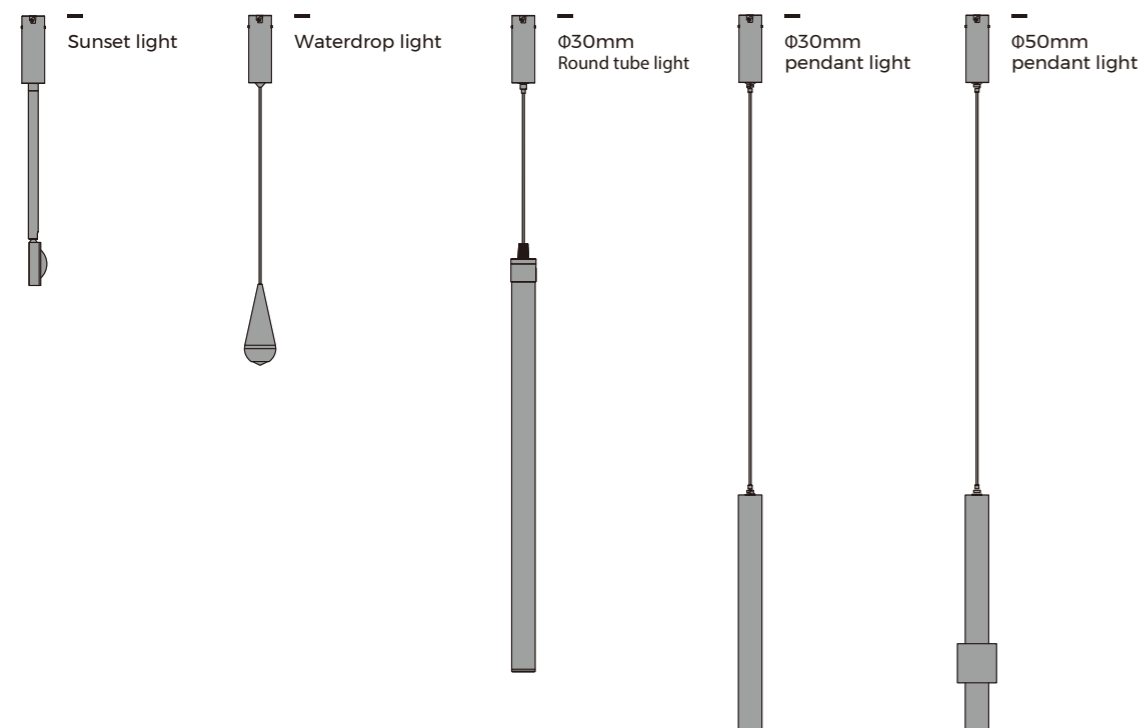

HOHLQ

— 48V RECESSED SYSTEM —

LED LINEAR LIGHTING SOLUTION PROVIDER

HOHLA series

HOHLA is a 48V recessed system that can realize re-use of product. Based on its “standardized interface” design, it allows 37 modules to be flexibly and easily integrated into one system, including linear modules, spotlight, decorative module etc., satisfying your diverse design ideas to the fullest. Meanwhile, you can adjust the design or replace modules at any time you want and at very low cost.

System Overview

Installation

Spotlights

Linear Lights

Decorative Lights

Optics

CCT

Dimming

Certifications

System components

Installation methods

Trim-less recessed

Recessed

Standardized Interface

Thanks to standardized interface, HOLA allows different modules to integrate into one system. In the future, there will be more kinds of modules included so as to bring more possibilities for space and users.

Asymmetric
(90x45x15°)

Double asymmetric
(100x90x15°)

Wall washing
(60x25x73°)

Round tube
(200x110°)

LINEAR LIGHT MODULE - ROUND TUBE

355° luminous, free rotation

355° round luminous surface

Free rotation, flexible styling