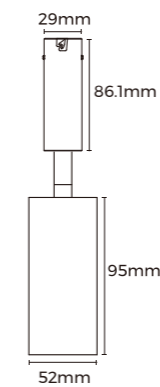

SPOTLIGHT MODULE - FIXED SPOTLIGHT

Multiple sizes precise light control

Professional optics, precise light control, 15、 24、 36、
degrees and other specifications

Ø30/ 42/ 52/ 62mm various sizes optional

Ø52mm