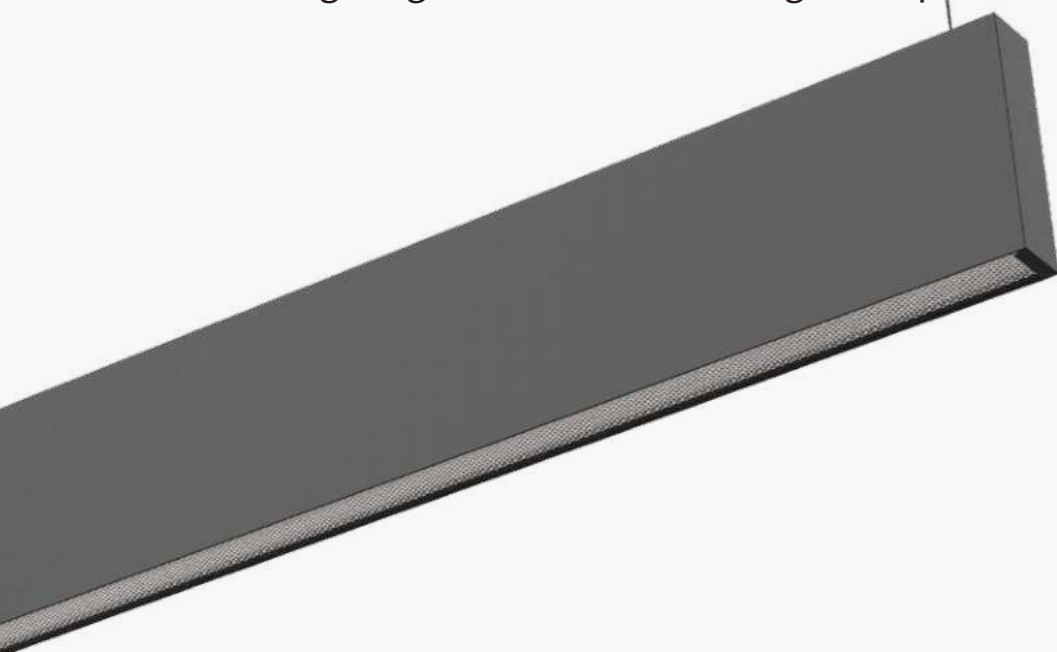

Linear Light Module (pendant)

LINEAR LIGHT MODULE - PENDANT LIGHT

Ultra-slim linear luminaire

22.5mm thick, 23mm luminous surface
Ultimate design, ultra-slim but highly-efficient

LINEAR LIGHT MODULE - PENDANT LIGHT

Up & down-lighting luminaire

Functional lighting and meanwhile foiling atmosphere

LINEAR LIGHT MODULE - ROUND NEON LIGHT

Round Neon Light

360° uniform light without dark area
Flexible bending, magical light