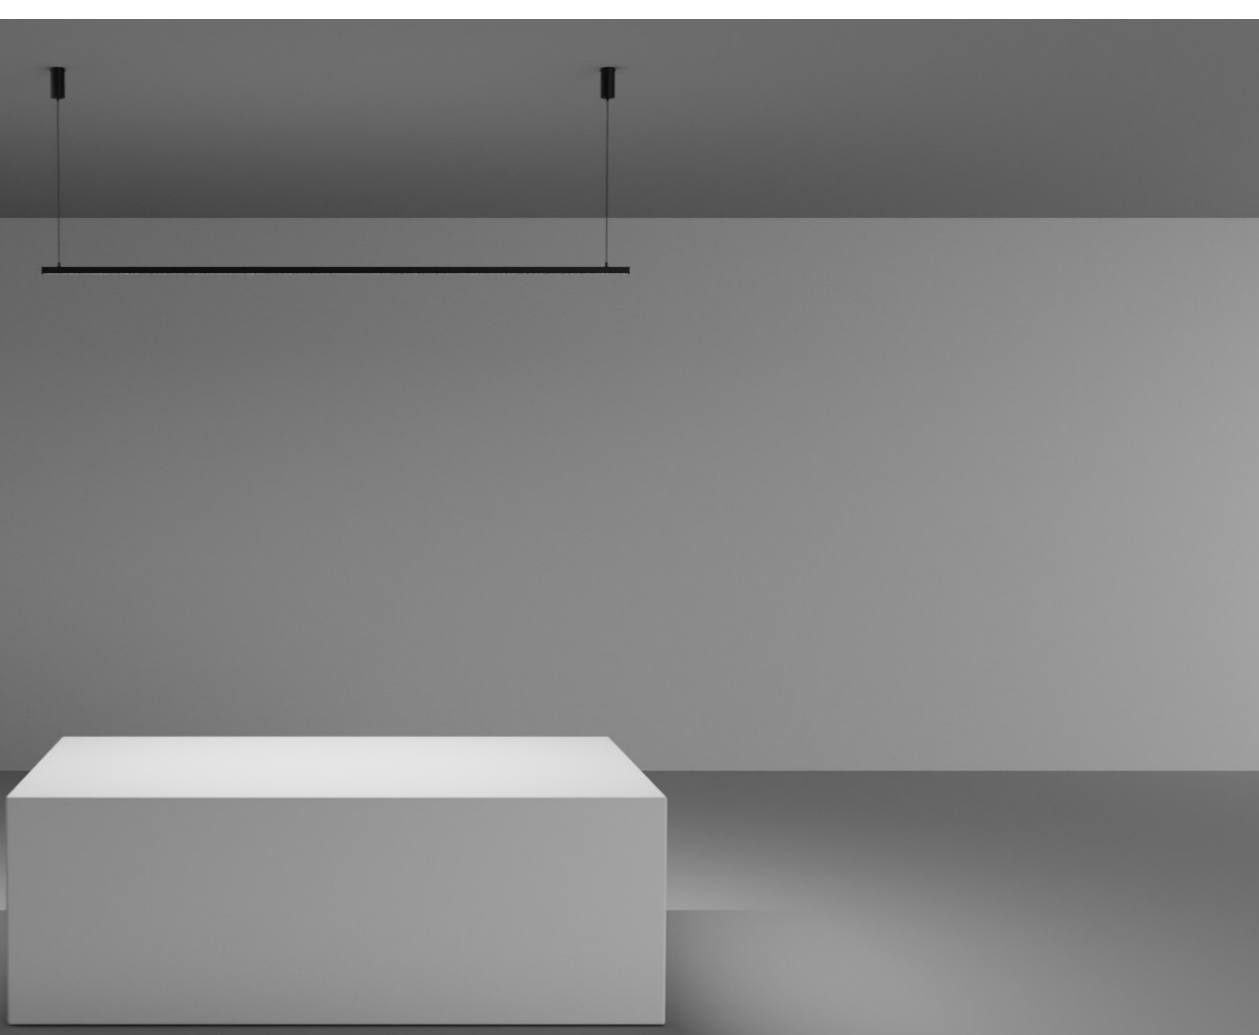

Asymmetric
(90x45x15°)

Double asymmetric
(100x90x15°)

Wall washing
(60x25x73°)

Round tube
(200x110°)

LINEAR LIGHT MODULE - ROUND TUBE

355° luminous, free rotation

355° round luminous surface

Free rotation, flexible styling

Linear Light Module (pendant)

LINEAR LIGHT MODULE - PENDANT LIGHT

Ultra-slim linear luminaire

22.5mm thick, 23mm luminous surface
Ultimate design, ultra-slim but highly-efficient

LINEAR LIGHT MODULE - PENDANT LIGHT

Up & down-lighting luminaire

Functional lighting and meanwhile foiling atmosphere

LINEAR LIGHT MODULE - ROUND NEON LIGHT

Round Neon Light

360° uniform light without dark area
Flexible bending, magical light

LINEAR LIGHT MODULE - HOVERING LIGHT

Hovering Light

All pendant light can upgrade to hovering version
Hovering at any place you want

Regular power feeder

Hovering power feeder

↓ Pull or drag, loosen to stop