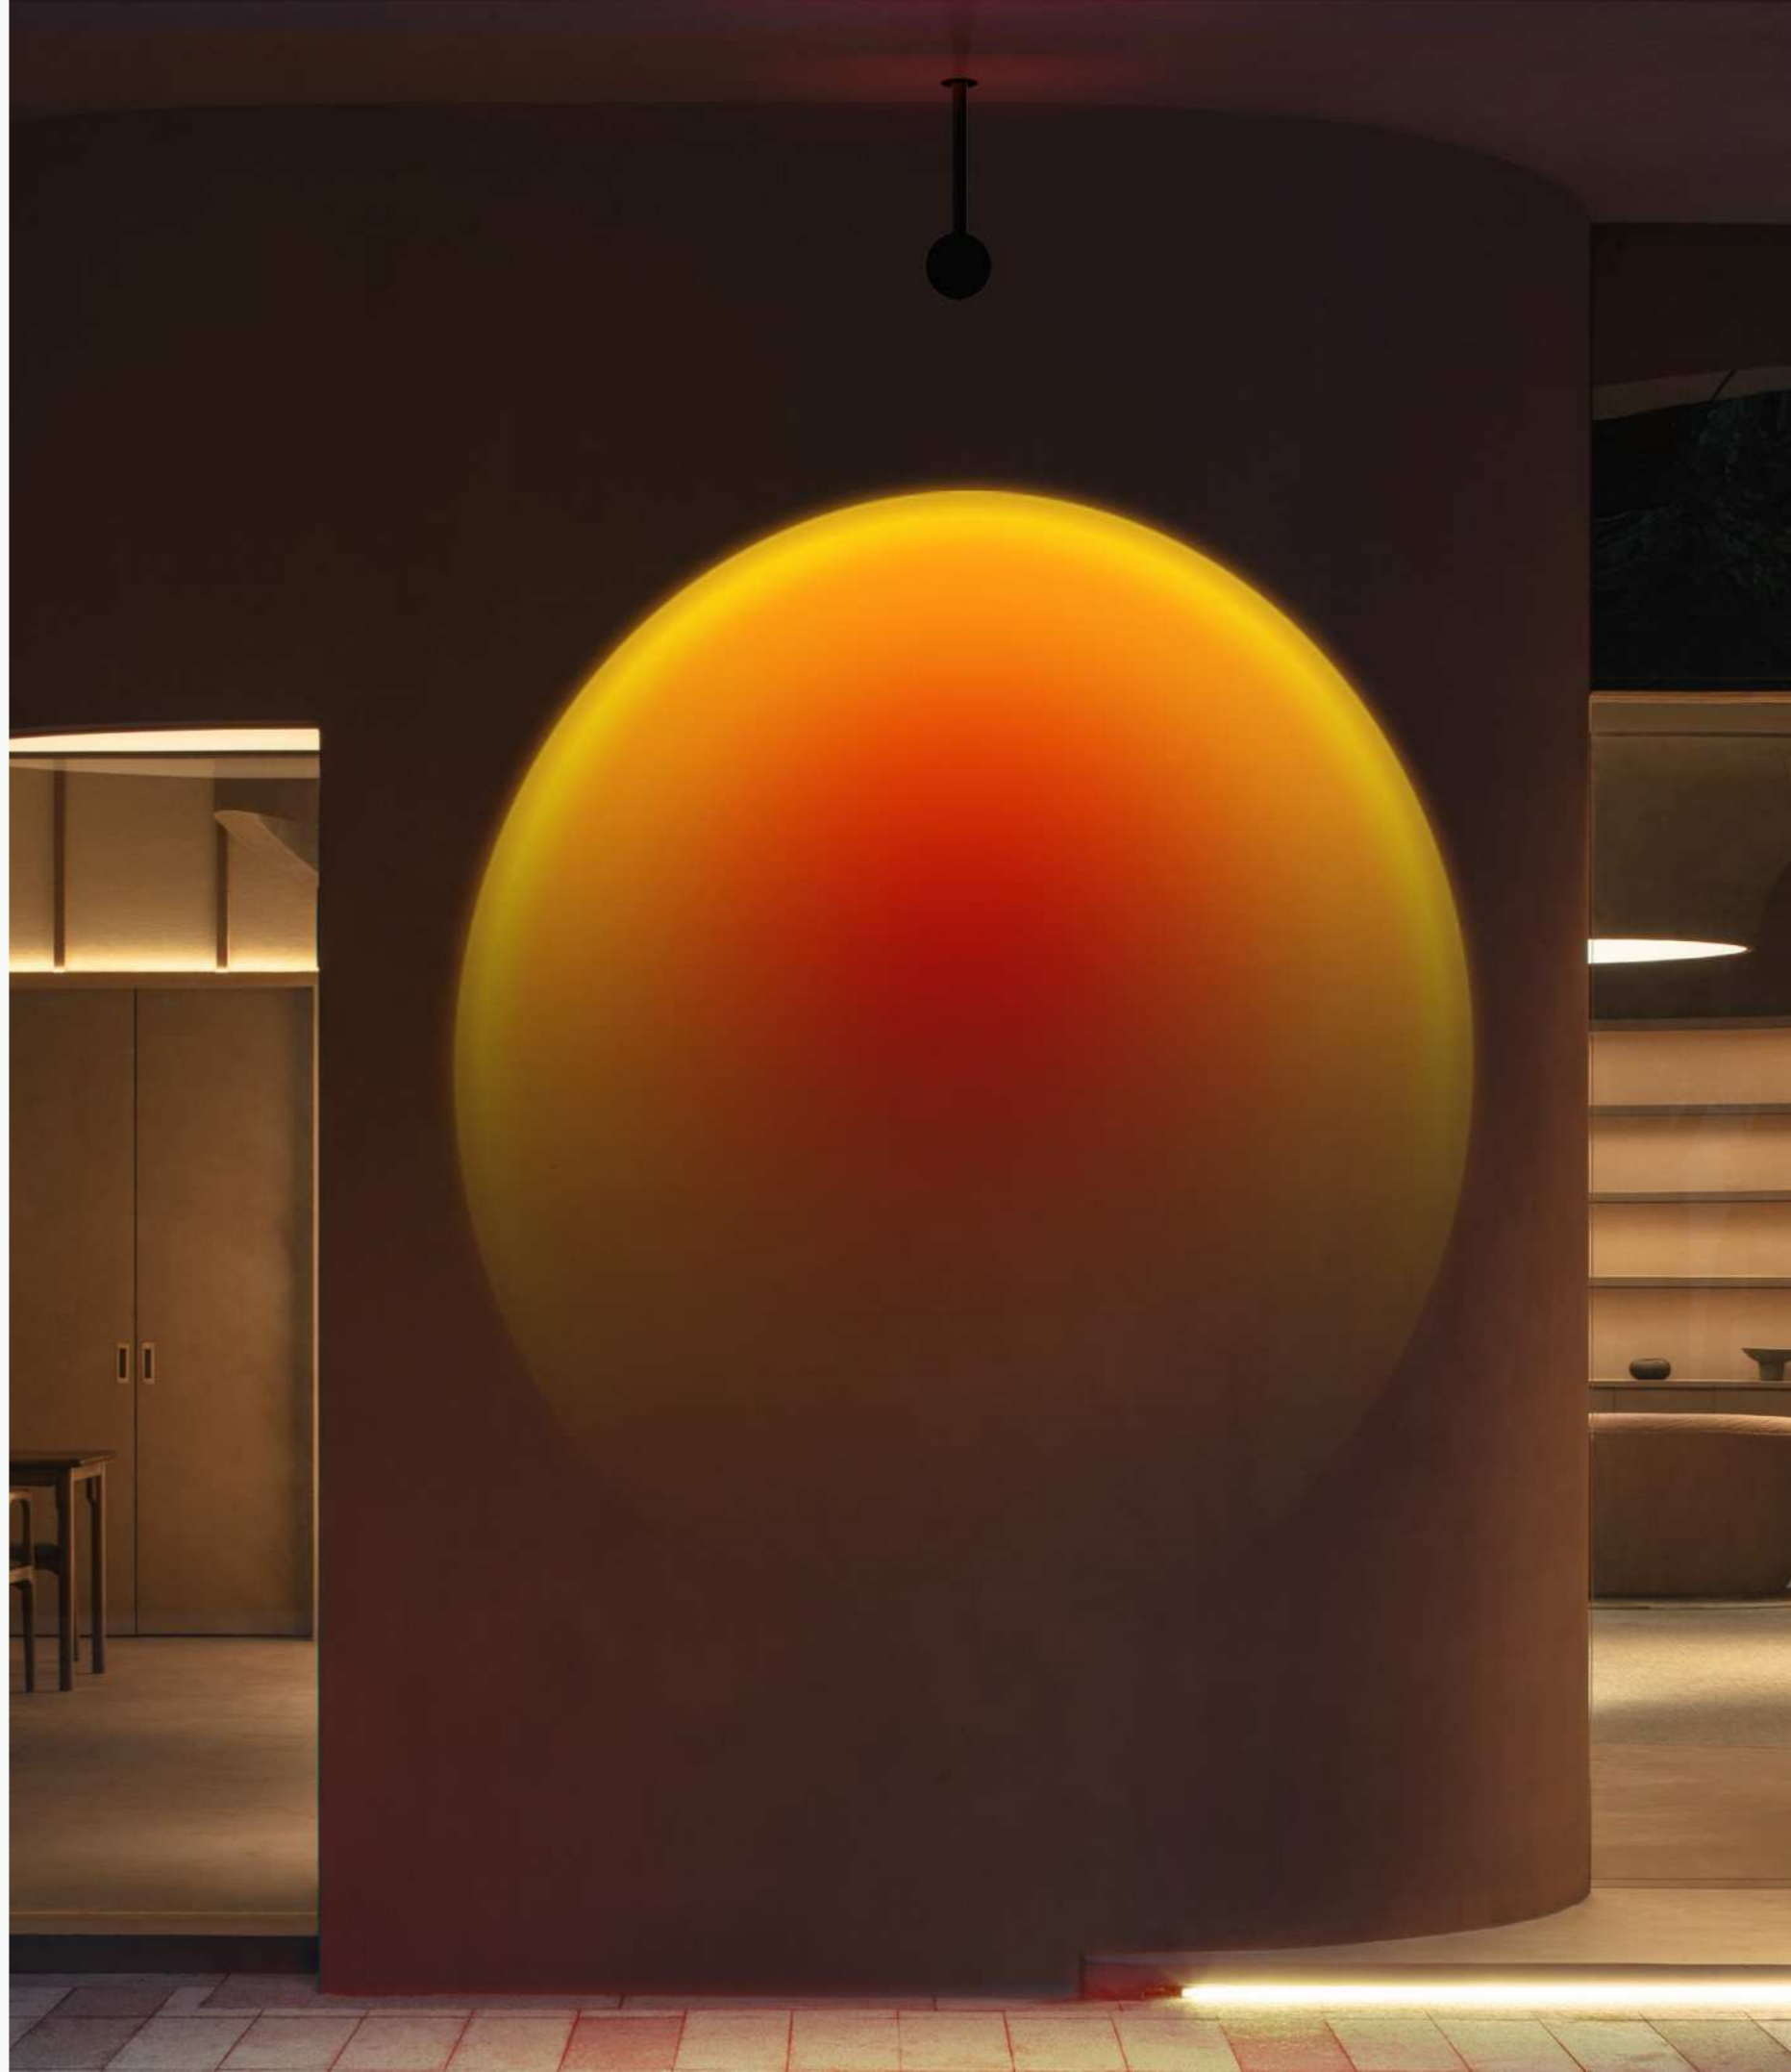

HOHLQ

— 48V RECESSED SYSTEM —

LED LINEAR LIGHTING SOLUTION PROVIDER

HOHLA series

HOHLA is a 48V recessed system that can realize re-use of product. Based on its “standardized interface” design, it allows 37 modules to be flexibly and easily integrated into one system, including linear modules, spotlight, decorative module etc., satisfying your diverse design ideas to the fullest. Meanwhile, you can adjust the design or replace modules at any time you want and at very low cost.

Decorative Light Module

DECORATIVE LIGHT MODULE

Sunset Light

High-transmission lens, built-in high-brightness COB led,
rendering the true color.

Arbitrary bending, satisfy lighting needs of any angle.

DECORATIVE LIGHT MODULE

Waterdrop Light

Compact and delicate,
focus light spot.

DECORATIVE LIGHT MODULE

Round Tube Pendant Light

360° uniform light without
dark area

DECORATIVE LIGHT MODULE

Ø30mm Pendant Light

Al6063 aluminum lamp body
Good in anti-corrosion,
efficient heat dissipation.