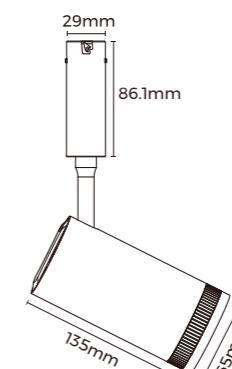

Spotlights

SPOTLIGHT MODULE

Extremely compact invisible on ceiling

Ø29mm only, recessed to fit perfectly with ceiling

Recessed spotlight

(15°/25°)

86.1 mm

29 mm

Concealed ring,
easy to install & remove

SPOTLIGHT MODULE - FIXED SPOTLIGHT

Multiple sizes precise light control

Professional optics, precise light control, 15、 24、 36、
degrees and other specifications

Ø30/ 42/ 52/ 62mm various sizes optional

Ø30mm

Ø42mm

Ø52mm

Ø62mm

SPOTLIGHT MODULE - ZOOM SPOTLIGHT

Knob zooming flexible light spot

Flexibly adjust size of light spot

Ø45/ 55/ 65mm various sizes available

Ø45mm (15°-45°zooming)

Ø55mm (15°-45°zooming)

Ø65mm (15°-45°zooming)

Linear Light Module (Ceiling)

Multiple Optics Optional

Diffuser
(100°)

Prismatic
(65x90°)

Grating
(30°/55°)