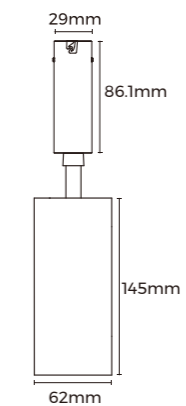

Concealed ring,
easy to install & remove

SPOTLIGHT MODULE - FIXED SPOTLIGHT

Multiple sizes precise light control

Professional optics, precise light control, 15、 24、 36、
degrees and other specifications

Ø30/ 42/ 52/ 62mm various sizes optional

Ø30mm

Ø42mm

Ø52mm

Ø62mm

SPOTLIGHT MODULE - ZOOM SPOTLIGHT

Knob zooming flexible light spot

Flexibly adjust size of light spot

Ø45/ 55/ 65mm various sizes available

Ø45mm (15°-45°zooming)

Ø55mm (15°-45°zooming)

Ø65mm (15°-45°zooming)

Linear Light Module (Ceiling)

Multiple Optics Optional

Diffuser
(100°)

Prismatic
(65x90°)

Grating
(30°/55°)

Asymmetric
(90x45x15°)

Double asymmetric
(100x90x15°)

Wall washing
(60x25x73°)

Round tube
(200x110°)

LINEAR LIGHT MODULE - ROUND TUBE

355° luminous, free rotation

355° round luminous surface

Free rotation, flexible styling