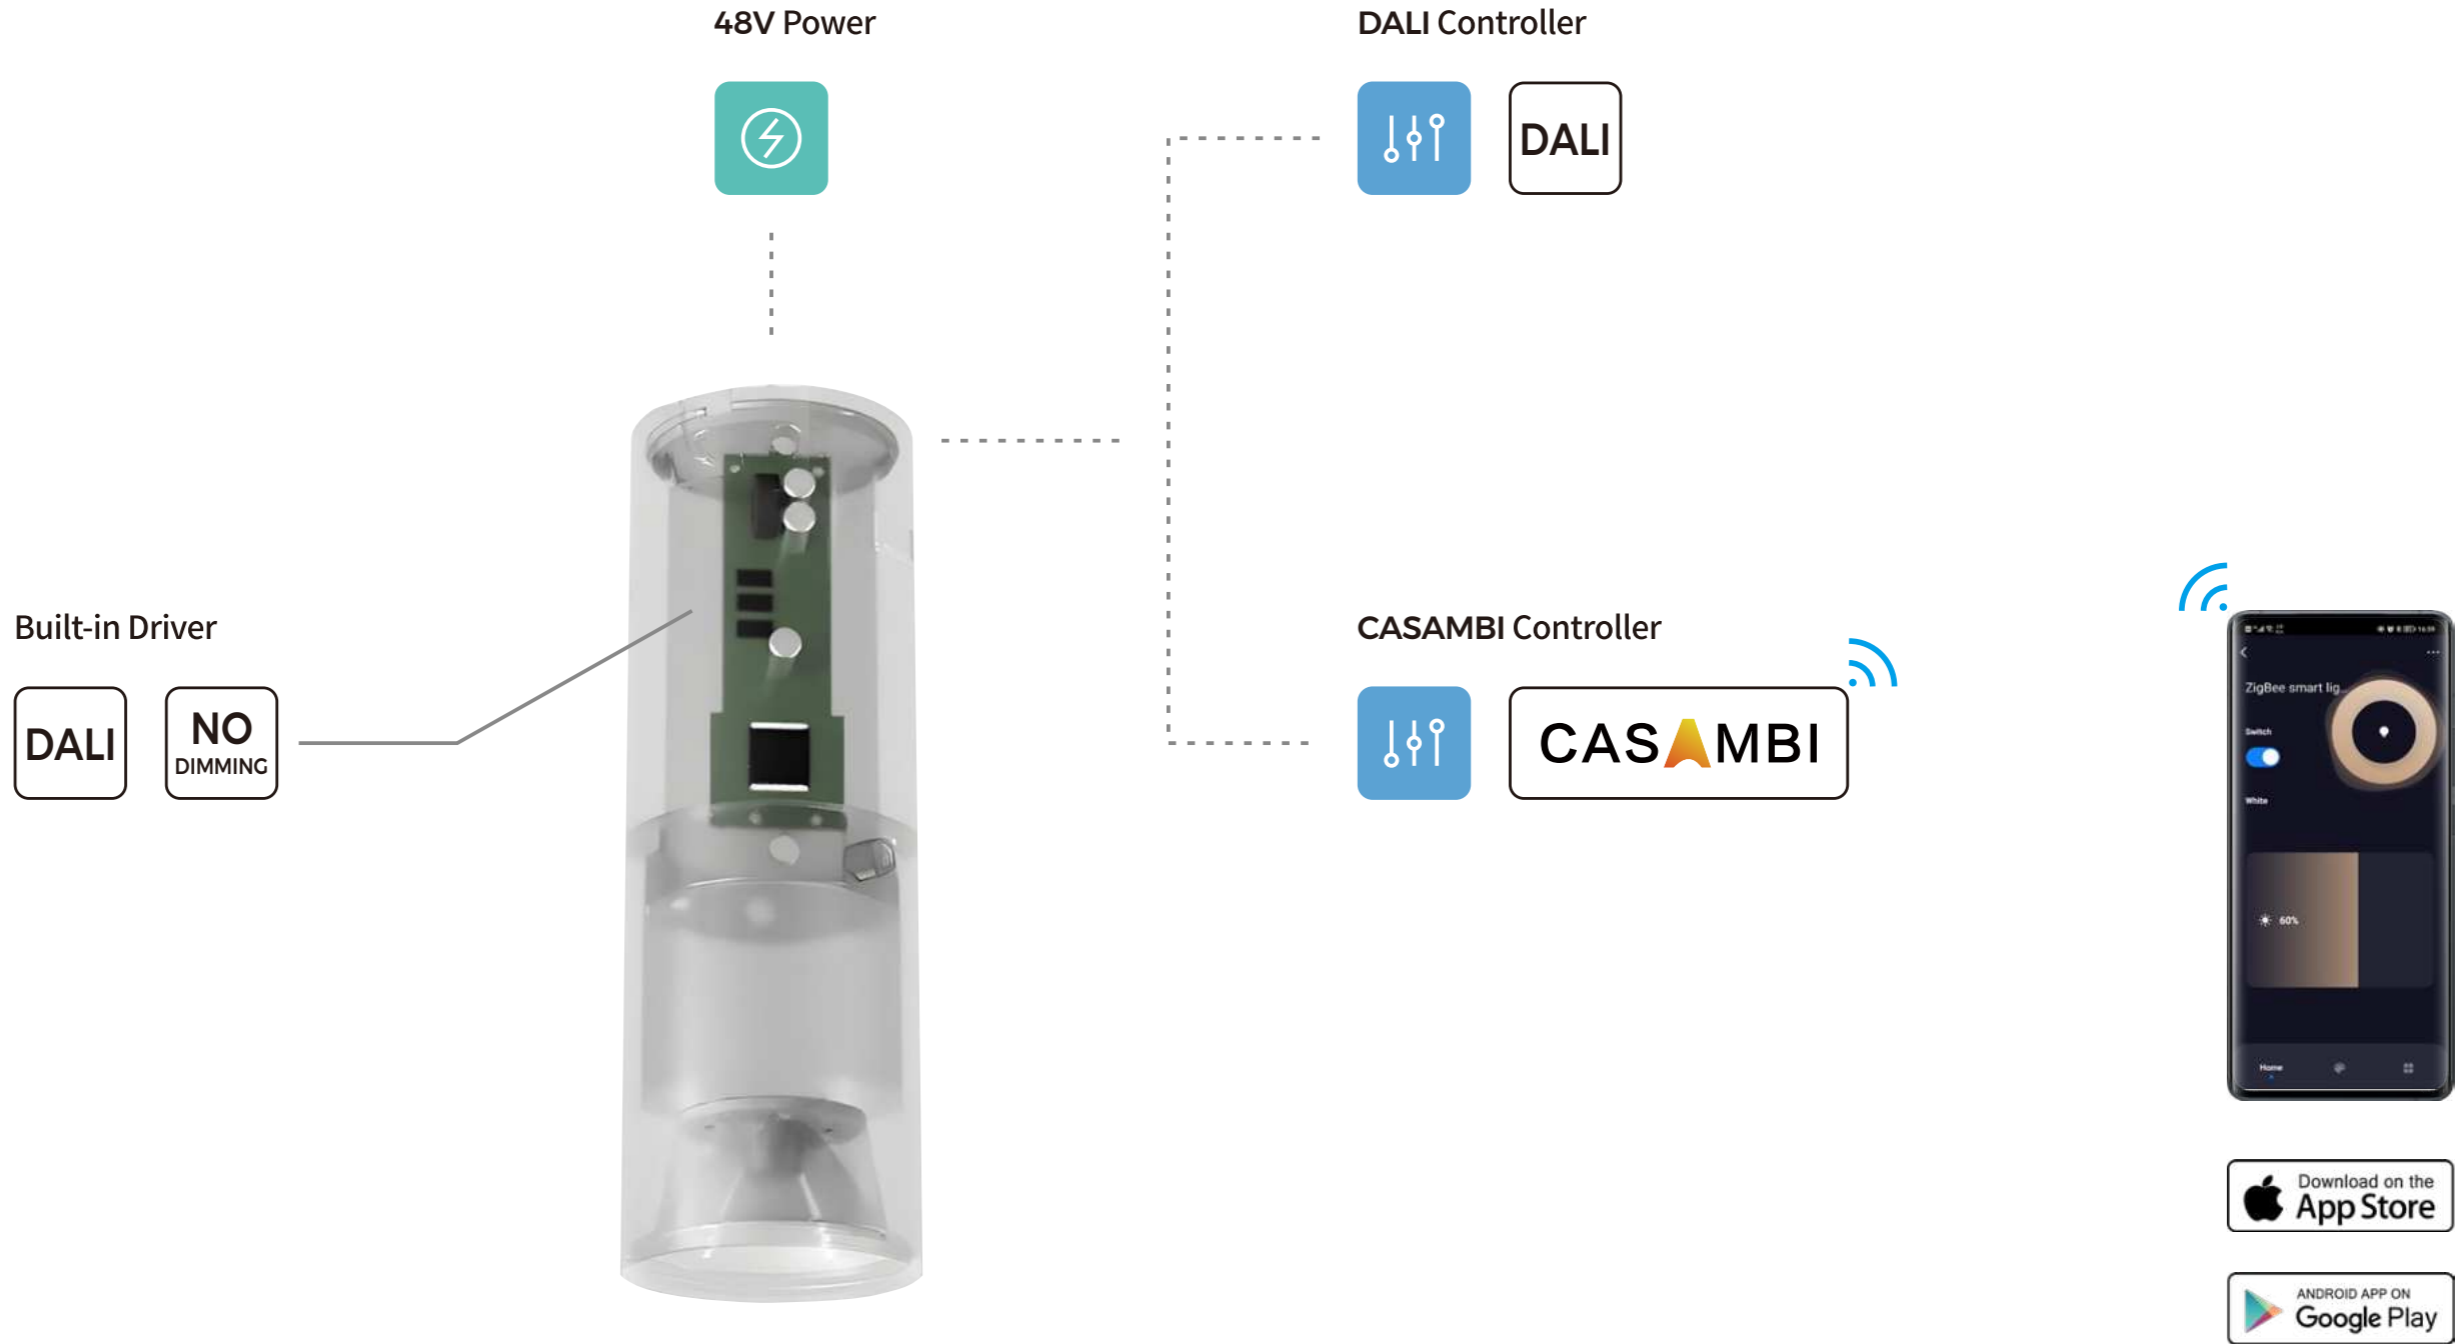

HOHLQ

— 48V RECESSED SYSTEM —

LED LINEAR LIGHTING SOLUTION PROVIDER

HOHLA series

HOHLA is a 48V recessed system that can realize re-use of product. Based on its “standardized interface” design, it allows 37 modules to be flexibly and easily integrated into one system, including linear modules, spotlight, decorative module etc., satisfying your diverse design ideas to the fullest. Meanwhile, you can adjust the design or replace modules at any time you want and at very low cost.

Certifications

System components

Installation methods

Trim-less recessed

Recessed

Standardized Interface

Thanks to standardized interface, HOLA allows different modules to integrate into one system. In the future, there will be more kinds of modules included so as to bring more possibilities for space and users.

**MAX. LOADED
WEIGHT 8KG**

Removal

Push again

Pull down

Note: The insertion and removal of the base and lighting module shall not exceed 50 times.

Easy Access To Electricity

Diversified Styling

HOLA relies on base as carrier of light modules, which can be adjusted at will for any design and styling while not affected by space and shapes of carrier.

Smart Control

Support various smart control solutions, including non-dimming, DALI2 + Push, Tuya, Casambi for choose at will.

Remote dimming

Adjust settings for lights remotely via APP

Timing&Delay Time

Set when to power on/ off
Make light in tune with your daily rhythm