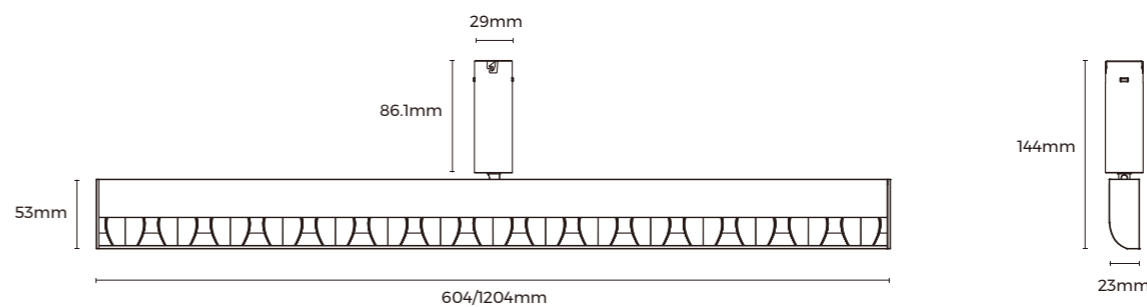

Ø45mm (15°-45°zooming)

Ø55mm (15°-45°zooming)

Ø65mm (15°-45°zooming)

Linear Light Module (Ceiling)

Multiple Optics Optional

Diffuser
(100°)

Prismatic
(65x90°)

Grating
(30°/55°)

Asymmetric
(90x45x15°)

Double asymmetric
(100x90x15°)

Wall washing
(60x25x73°)

Round tube
(200x110°)

LINEAR LIGHT MODULE - ROUND TUBE

355° luminous, free rotation

355° round luminous surface

Free rotation, flexible styling

Linear Light Module (pendant)

LINEAR LIGHT MODULE - PENDANT LIGHT

Ultra-slim linear luminaire

22.5mm thick, 23mm luminous surface
Ultimate design, ultra-slim but highly-efficient

LINEAR LIGHT MODULE - PENDANT LIGHT