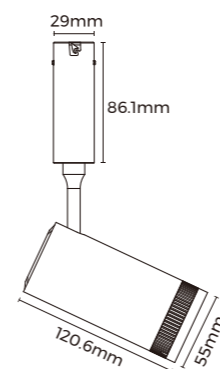

Spotlights

SPOTLIGHT MODULE

Extremely compact invisible on ceiling

Ø29mm only, recessed to fit perfectly with ceiling

Recessed spotlight

(15°/25°)

86.1 mm

29 mm

Concealed ring,
easy to install & remove

SPOTLIGHT MODULE - FIXED SPOTLIGHT

Multiple sizes precise light control

Professional optics, precise light control, 15、 24、 36、
degrees and other specifications

Ø30/ 42/ 52/ 62mm various sizes optional

Ø30mm

Ø42mm

Ø52mm

Ø62mm

SPOTLIGHT MODULE - ZOOM SPOTLIGHT

Knob zooming flexible light spot

Flexibly adjust size of light spot

Ø45/ 55/ 65mm various sizes available

Ø45mm (15°-45°zooming)

Ø55mm (15°-45°zooming)

Ø65mm (15°-45°zooming)

Linear Light Module (Ceiling)

Multiple Optics Optional

Diffuser
(100°)

Prismatic
(65x90°)

Grating
(30°/55°)