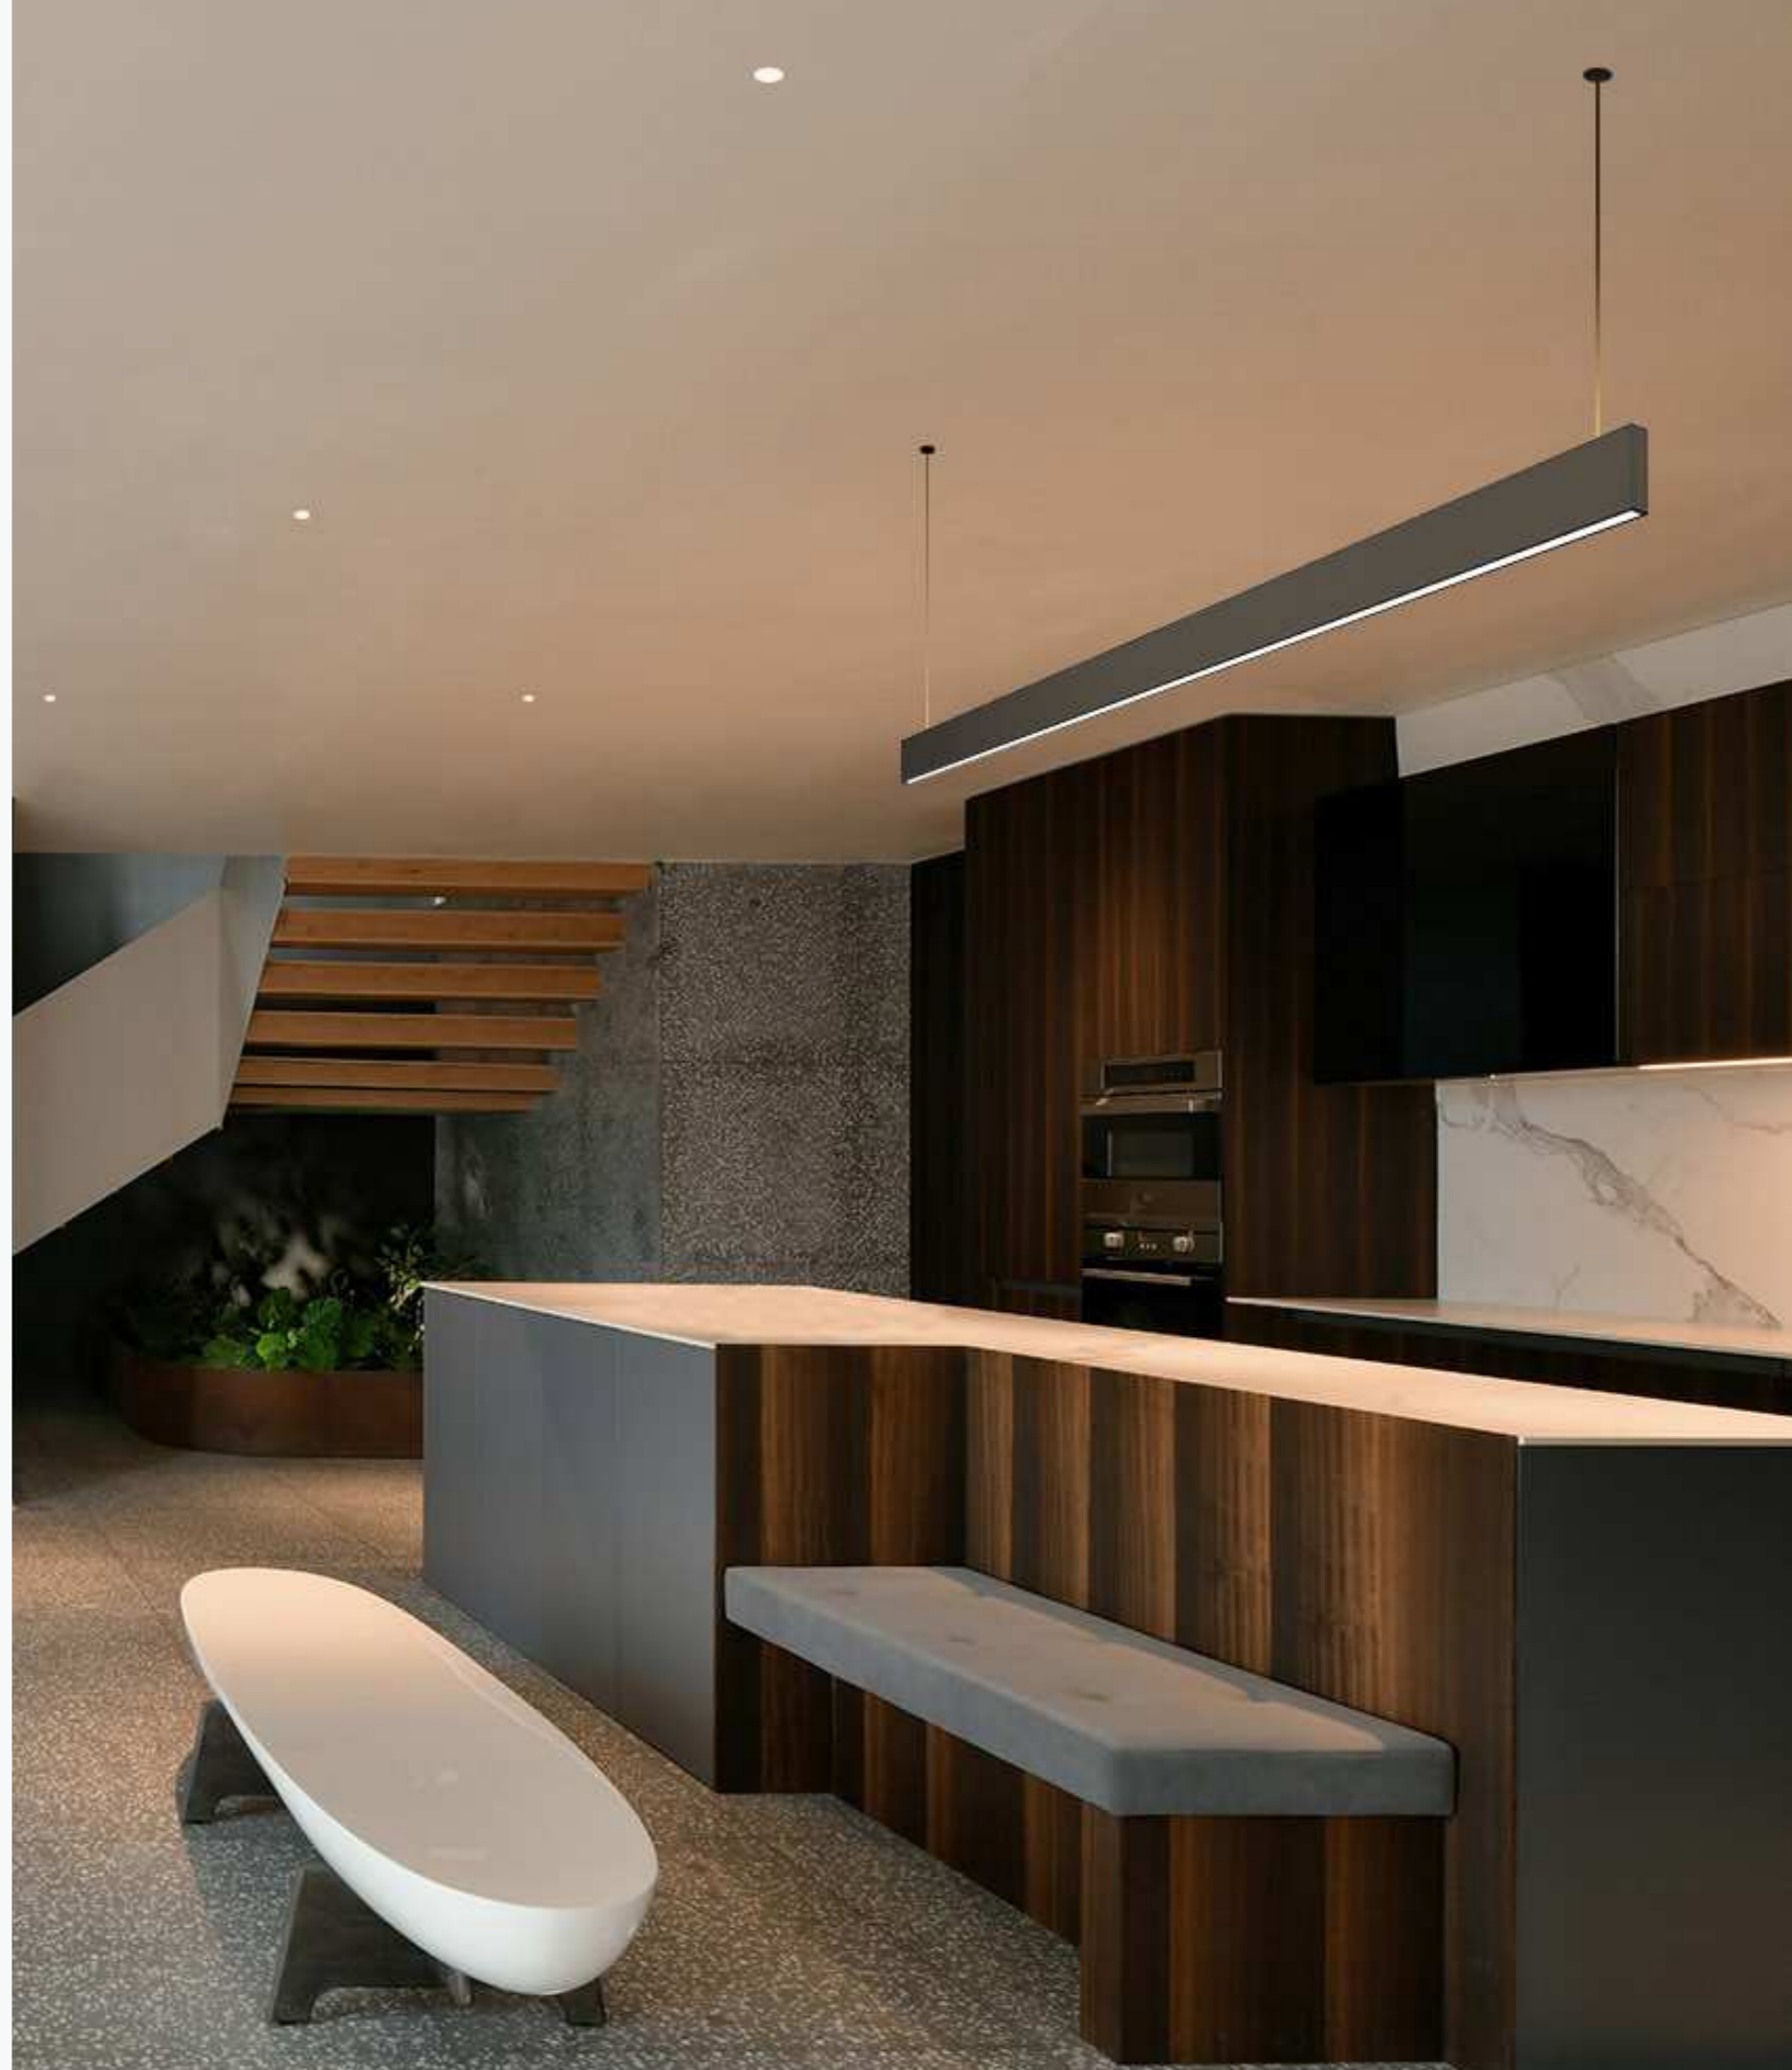

HOHLQ

— 48V RECESSED SYSTEM —

LED LINEAR LIGHTING SOLUTION PROVIDER

HOHLA series

HOHLA is a 48V recessed system that can realize re-use of product. Based on its “standardized interface” design, it allows 37 modules to be flexibly and easily integrated into one system, including linear modules, spotlight, decorative module etc., satisfying your diverse design ideas to the fullest. Meanwhile, you can adjust the design or replace modules at any time you want and at very low cost.

Up & down-lighting luminaire

Functional lighting and meanwhile foiling atmosphere

LINEAR LIGHT MODULE - ROUND NEON LIGHT

Round Neon Light

360° uniform light without dark area
Flexible bending, magical light