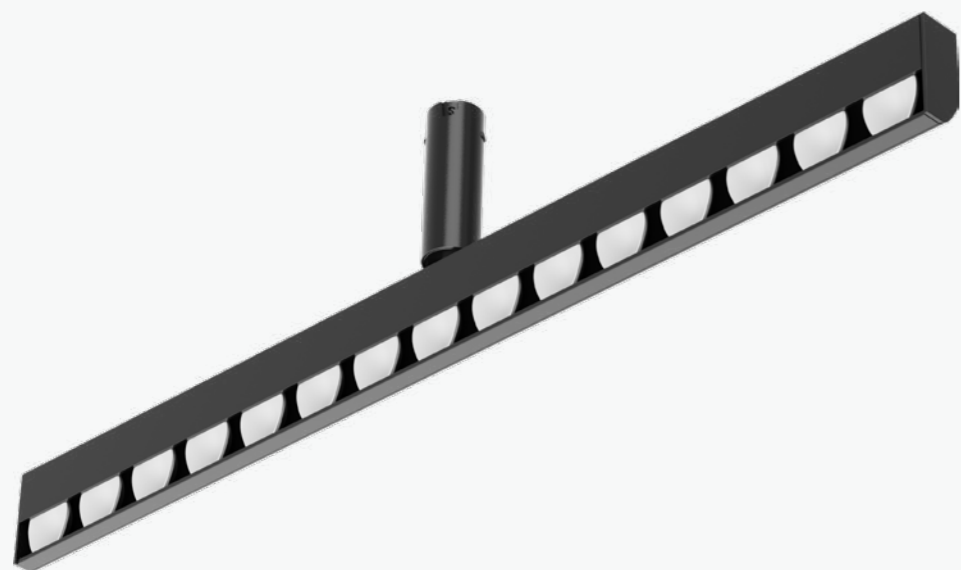

Long-distance uniform wall washing

Effective washing distance is 2-3m, main lumen is about 500lx
Uniformity of illuminance within 2m is more than 0.8.