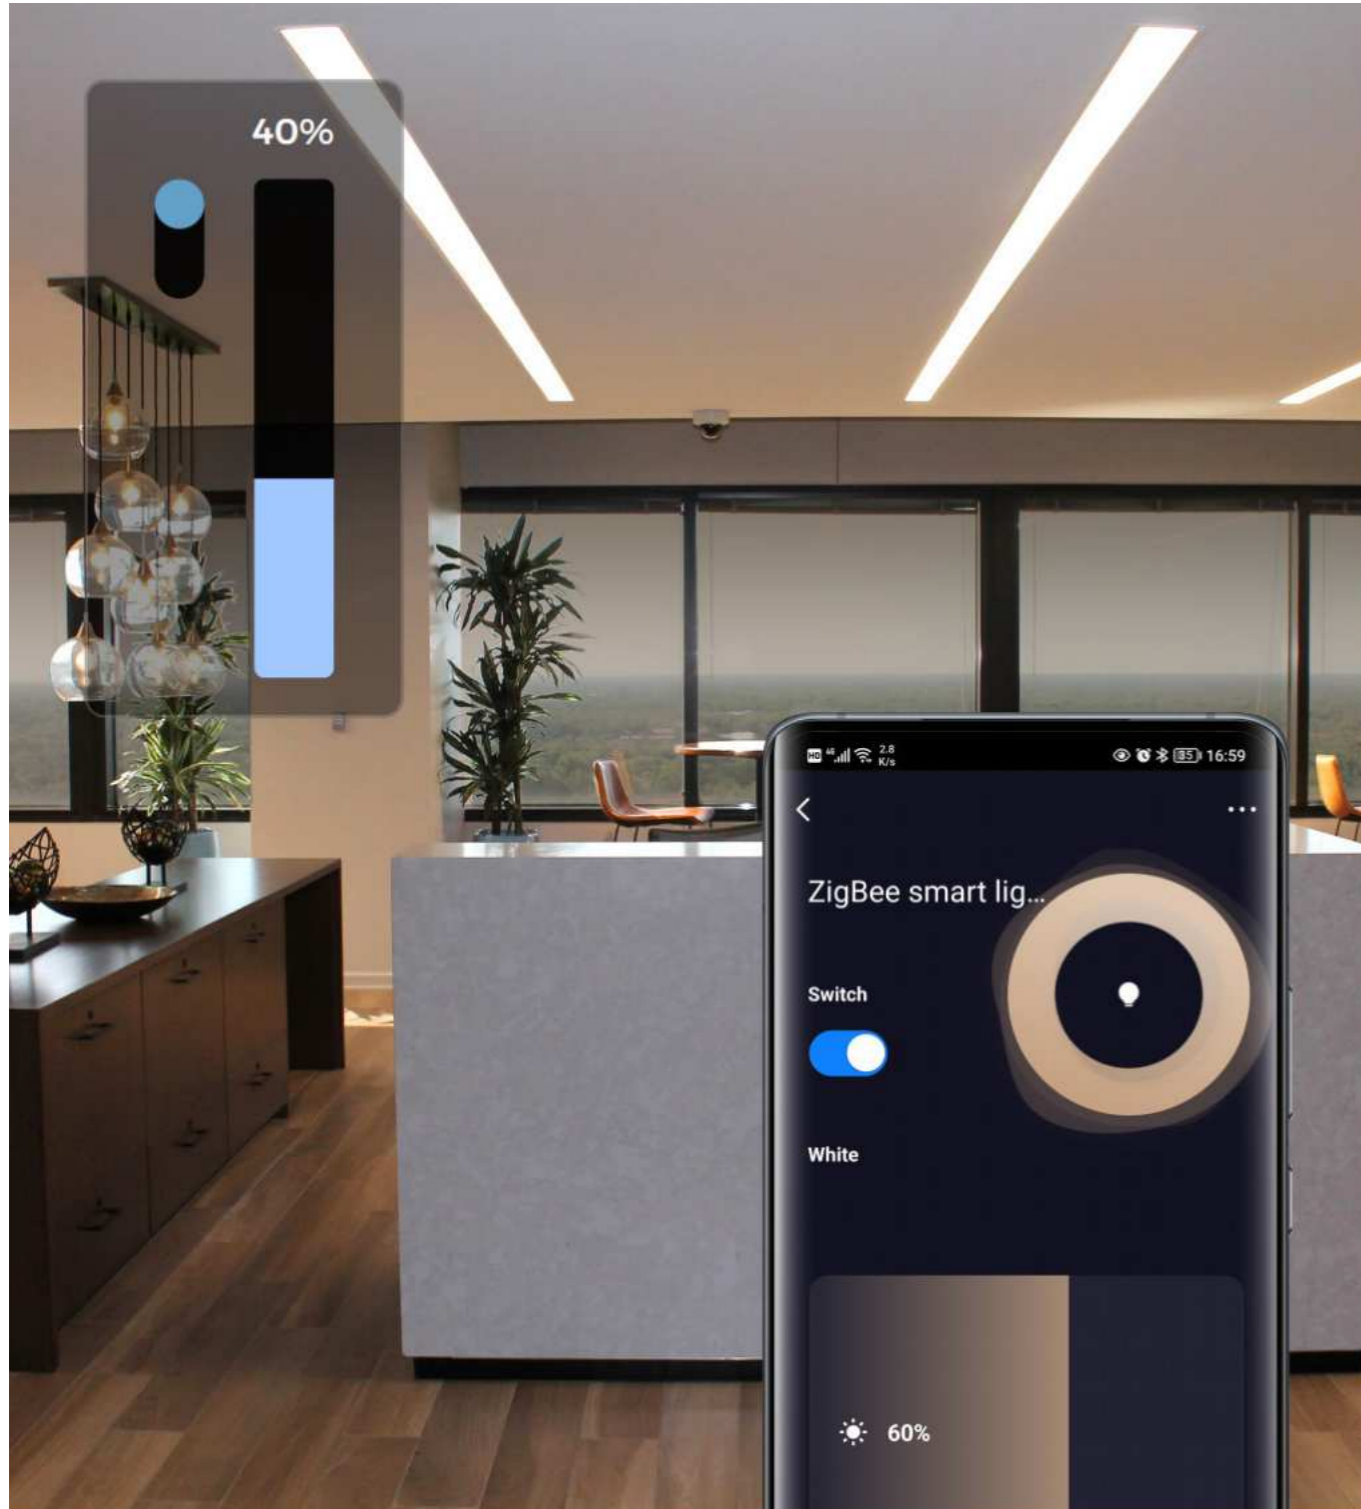

Remote dimming

Adjust settings for lights remotely via APP