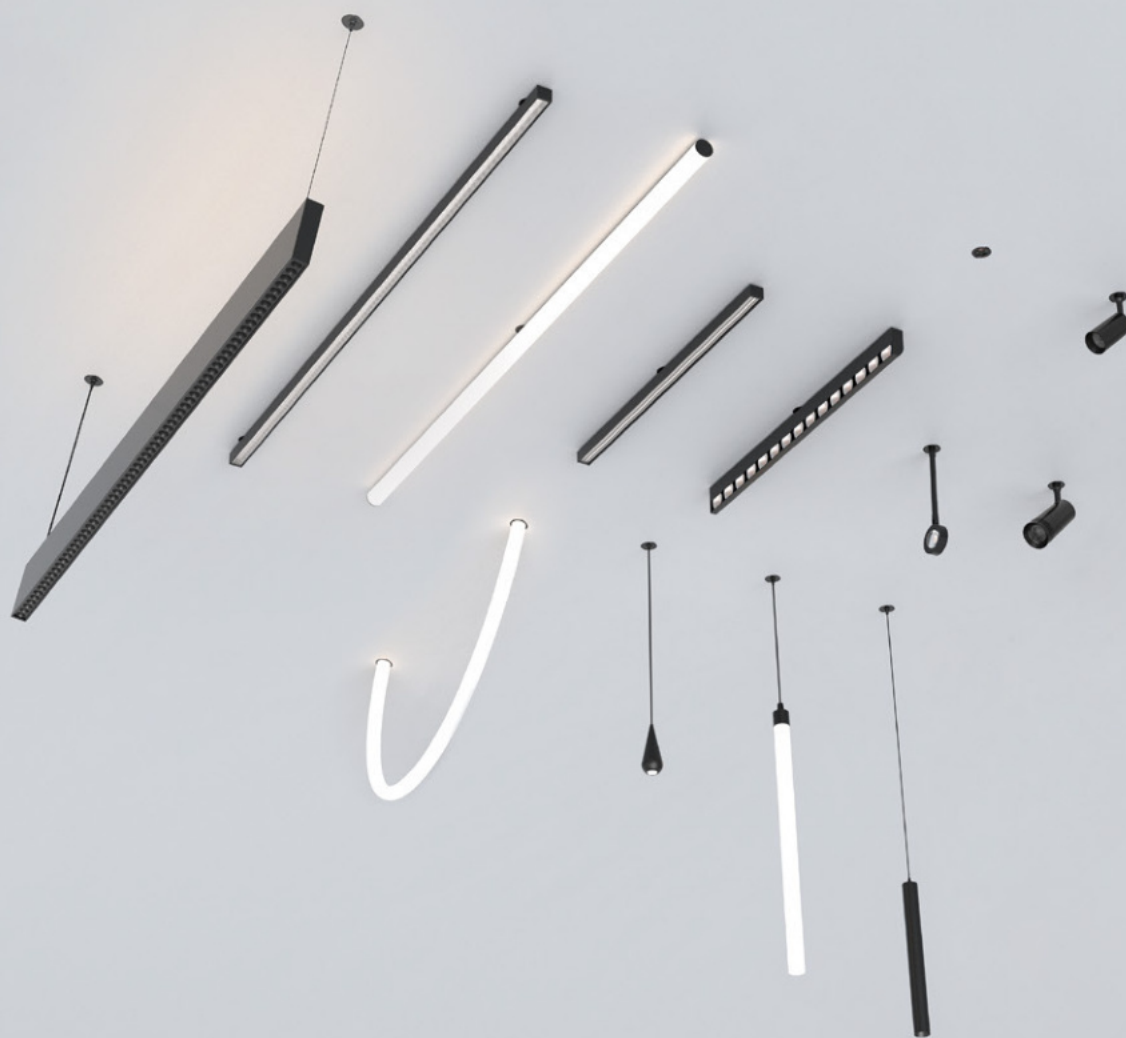

HOHLQ

— 48V RECESSED SYSTEM —

LED LINEAR LIGHTING SOLUTION PROVIDER

HOHLA series

HOHLA is a 48V recessed system that can realize re-use of product. Based on its “standardized interface” design, it allows 37 modules to be flexibly and easily integrated into one system, including linear modules, spotlight, decorative module etc., satisfying your diverse design ideas to the fullest. Meanwhile, you can adjust the design or replace modules at any time you want and at very low cost.

Certifications

System components

Installation methods

Trim-less recessed

Recessed

Standardized Interface

Thanks to standardized interface, HOLA allows different modules to integrate into one system. In the future, there will be more kinds of modules included so as to bring more possibilities for space and users.

**MAX. LOADED
WEIGHT 8KG**

Removal

Push again

Pull down

Note: The insertion and removal of the base and lighting module shall not exceed 50 times.

Easy Access To Electricity

Diversified Styling

HOLA relies on base as carrier of light modules, which can be adjusted at will for any design and styling while not affected by space and shapes of carrier.

Asymmetric
(90x45x15°)

Double asymmetric
(100x90x15°)

Wall washing
(60x25x73°)

Round tube
(200x110°)

LINEAR LIGHT MODULE - ROUND TUBE

355° luminous, free rotation

355° round luminous surface

Free rotation, flexible styling