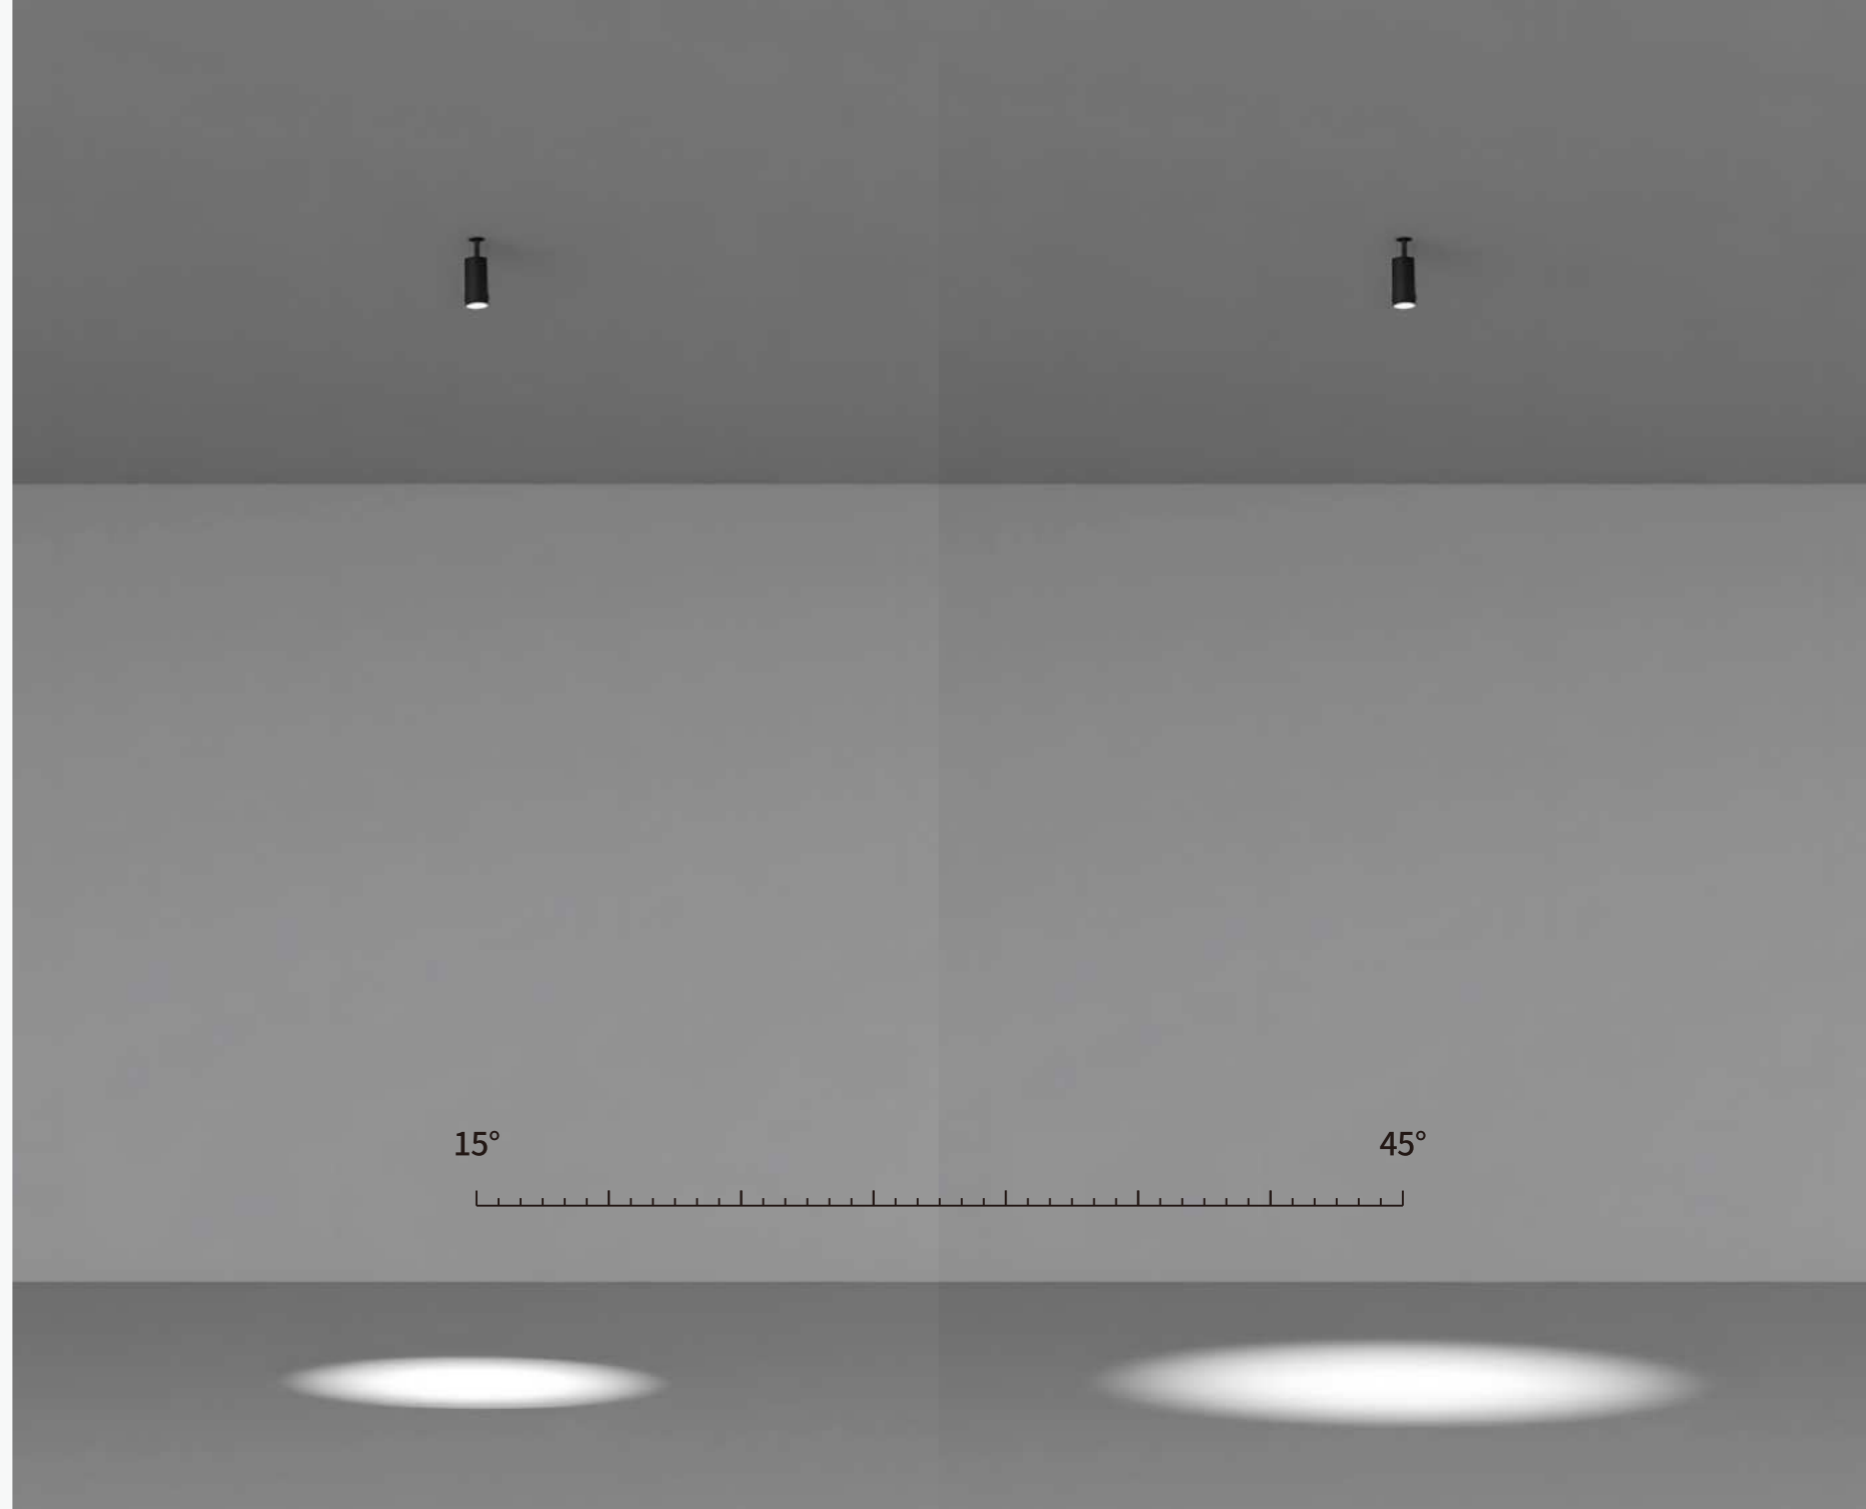

Concealed ring,
easy to install & remove

SPOTLIGHT MODULE - FIXED SPOTLIGHT

Multiple sizes precise light control

Professional optics, precise light control, 15、 24、 36、
degrees and other specifications

Ø30/ 42/ 52/ 62mm various sizes optional

Ø30mm

Ø42mm

Ø52mm

Ø62mm

SPOTLIGHT MODULE - ZOOM SPOTLIGHT

Knob zooming flexible light spot

Flexibly adjust size of light spot

Ø45/ 55/ 65mm various sizes available

Ø45mm (15°-45°zooming)

Ø55mm (15°-45°zooming)

Ø65mm (15°-45°zooming)

Linear Light Module (Ceiling)

Multiple Optics Optional

Diffuser
(100°)

Prismatic
(65x90°)

Grating
(30°/55°)

Asymmetric
(90x45x15°)

Double asymmetric
(100x90x15°)

Wall washing
(60x25x73°)

Round tube
(200x110°)

LINEAR LIGHT MODULE - ROUND TUBE

355° luminous, free rotation

355° round luminous surface

Free rotation, flexible styling