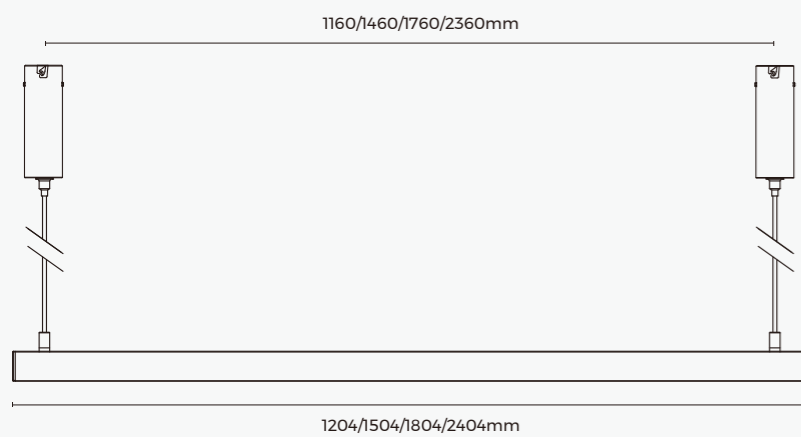

LINEAR LIGHT MODULE - PENDANT LIGHT

Ultra-slim linear luminaire

22.5mm thick, 23mm luminous surface
Ultimate design, ultra-slim but highly-efficient