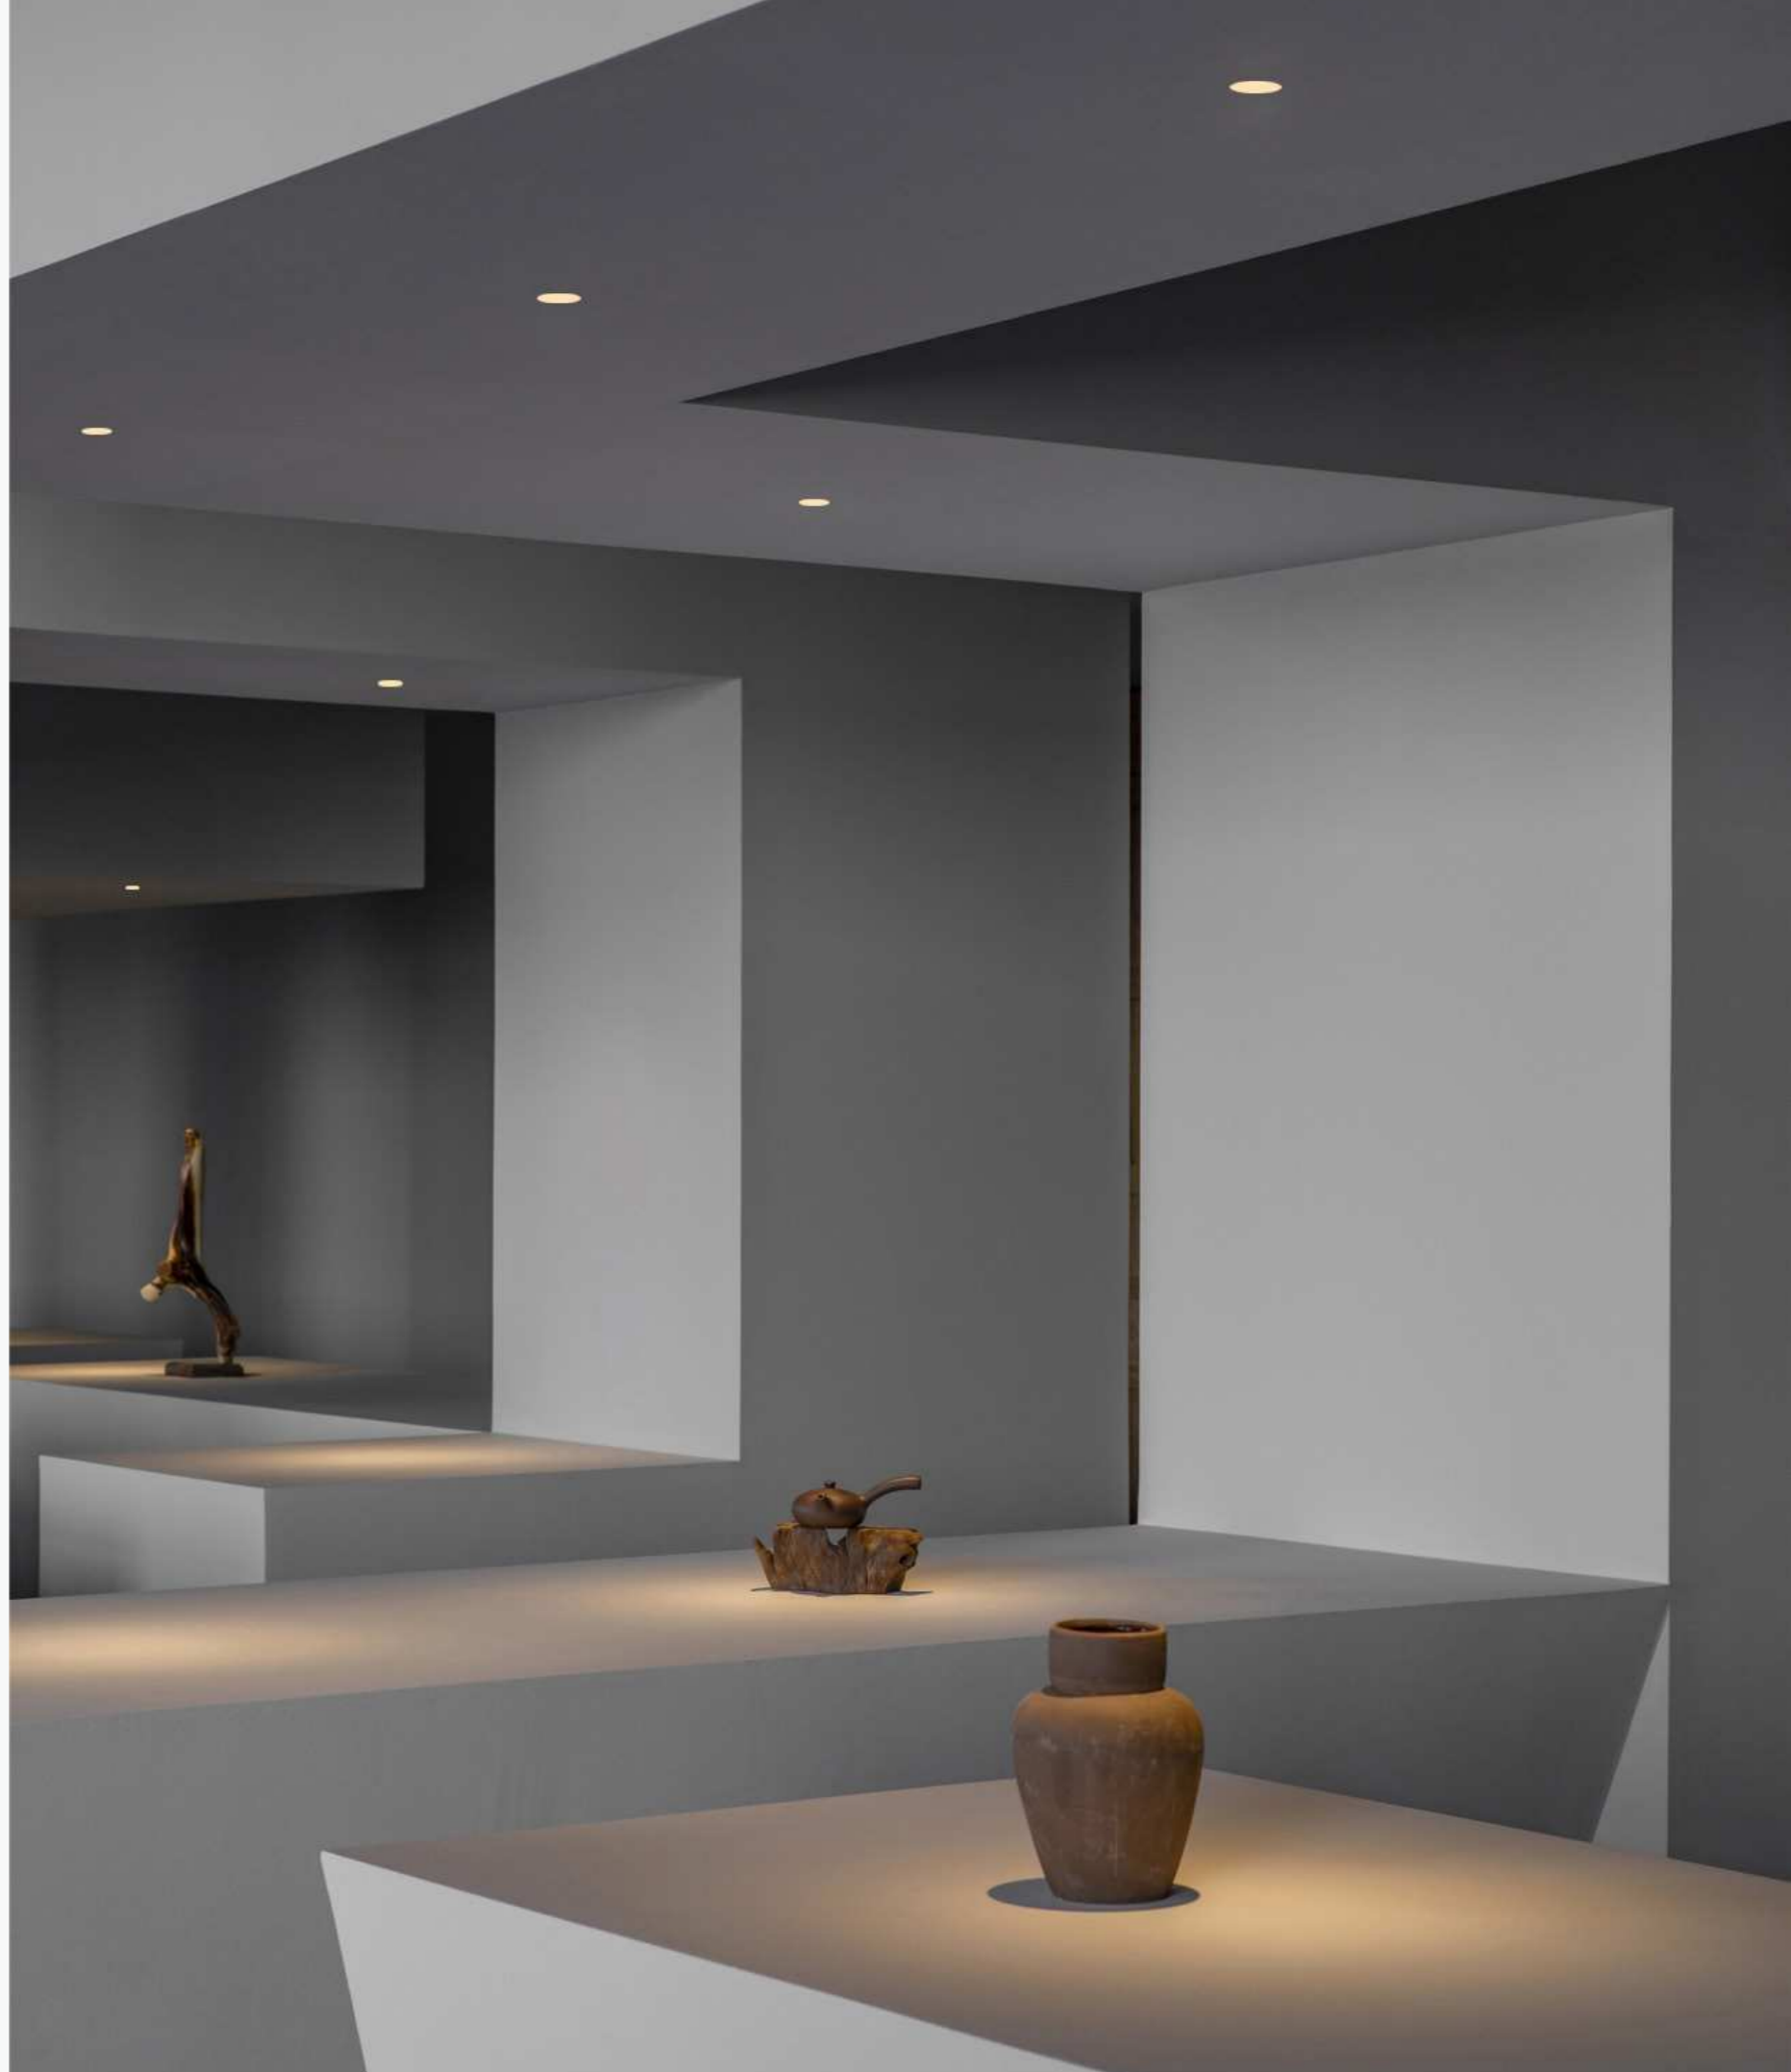

SPOTLIGHT MODULE

Extremely compact invisible on ceiling

Ø29mm only, recessed to fit perfectly with ceiling

Recessed spotlight

(15°/25°)

86.1 mm

29 mm

Concealed ring,
easy to install & remove