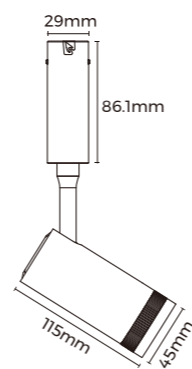

Spotlights

SPOTLIGHT MODULE

Extremely compact invisible on ceiling

Ø29mm only, recessed to fit perfectly with ceiling

Recessed spotlight

(15°/25°)

86.1 mm

29 mm

Ø30mm

Ø42mm

Ø52mm

Ø62mm

SPOTLIGHT MODULE - ZOOM SPOTLIGHT

Knob zooming flexible light spot

Flexibly adjust size of light spot

Ø45/ 55/ 65mm various sizes available

Ø45mm (15°-45°zooming)

Ø55mm (15°-45°zooming)

Ø65mm (15°-45°zooming)

Linear Light Module (Ceiling)

Multiple Optics Optional

Diffuser
(100°)

Prismatic
(65x90°)

Grating
(30°/55°)

Asymmetric
(90x45x15°)

Double asymmetric
(100x90x15°)

Wall washing
(60x25x73°)

Round tube
(200x110°)

LINEAR LIGHT MODULE - ROUND TUBE

355° luminous, free rotation

355° round luminous surface

Free rotation, flexible styling