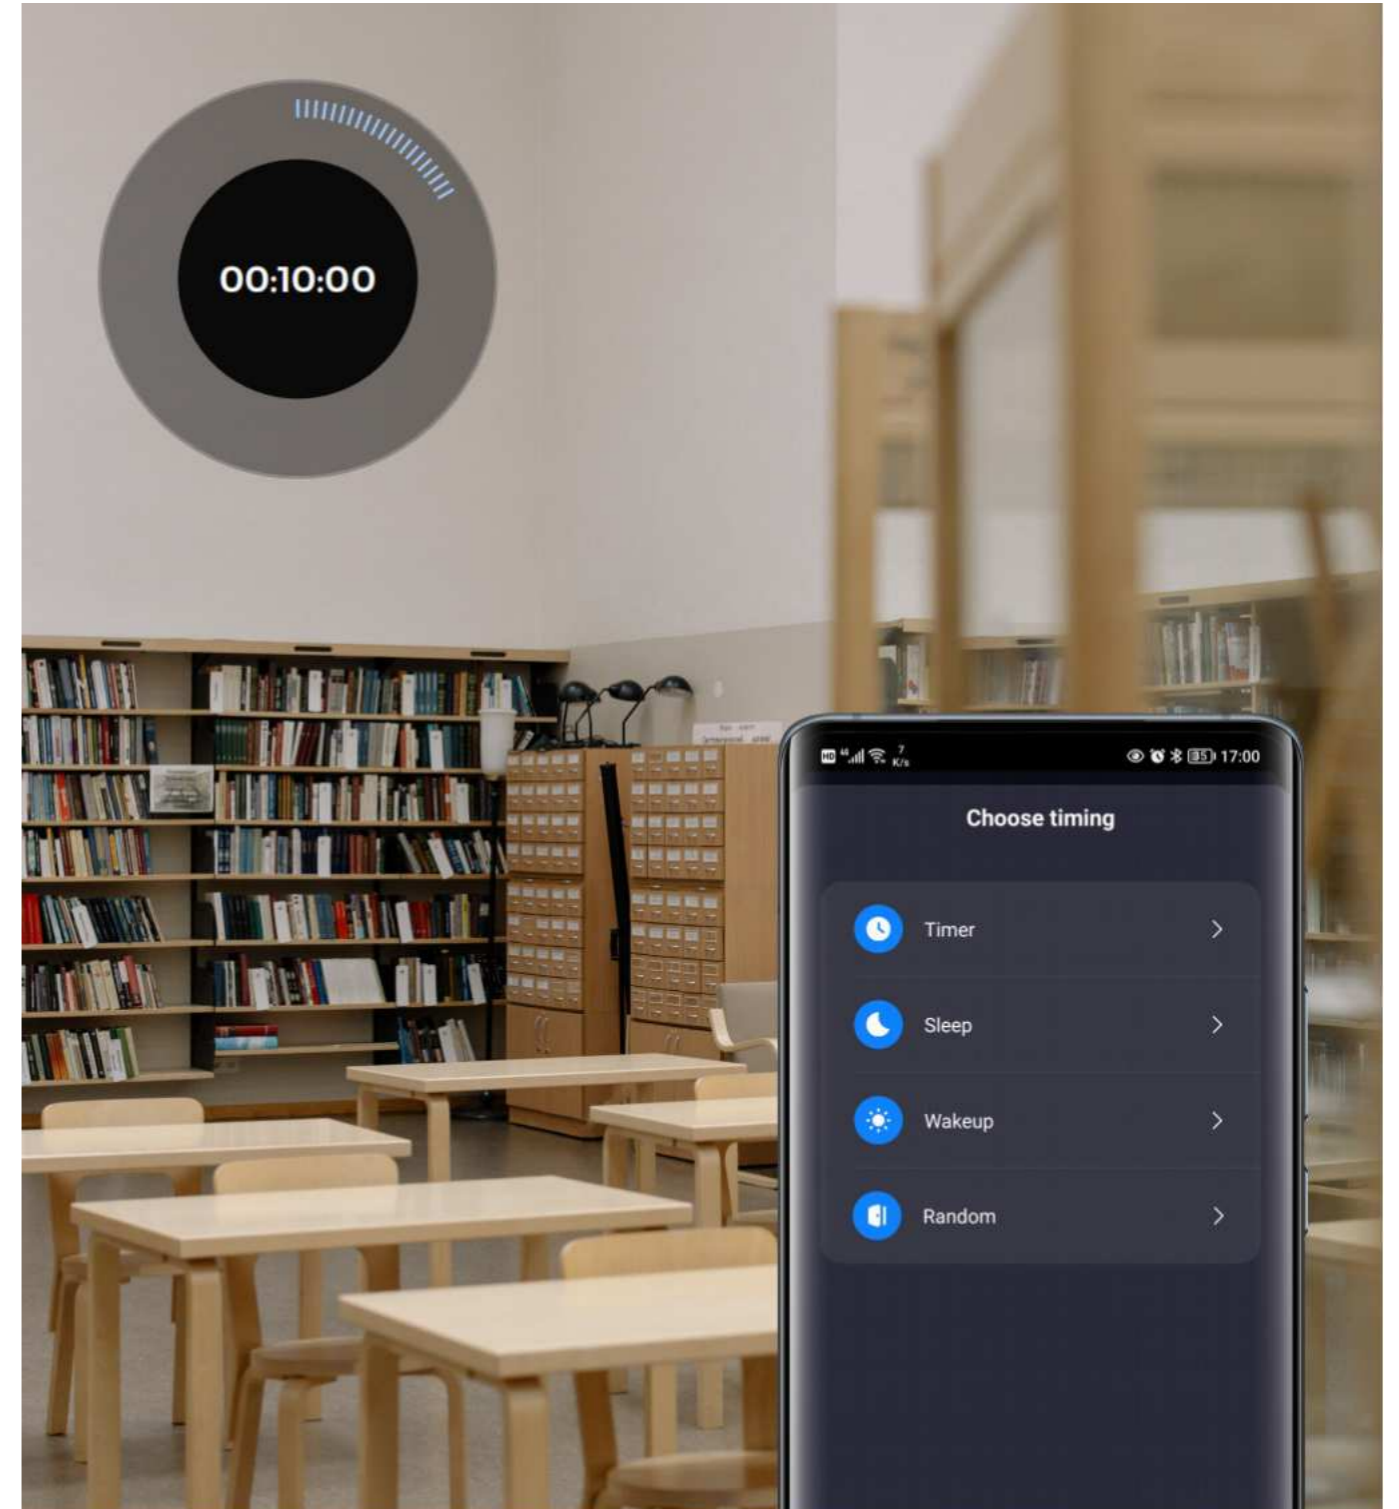

**MAX. LOADED
WEIGHT 8KG**

Removal

Push again

Pull down

Note: The insertion and removal of the base and lighting module shall not exceed 50 times.

Easy Access To Electricity

Diversified Styling

HOLA relies on base as carrier of light modules, which can be adjusted at will for any design and styling while not affected by space and shapes of carrier.

Smart Control

Support various smart control solutions, including non-dimming, DALI2 + Push, Tuya, Casambi for choose at will.

Remote dimming

Adjust settings for lights remotely via APP

Timing&Delay Time

Set when to power on/ off
Make light in tune with your daily rhythm

Soft Start

Set light to darken or brighten gradually
A buffer for your eyes

Light Scene

4 scenes, cater to your
personal needs

Default Light

Customize your lighting preference

Do Not Disturb

Avoid sudden auto re-start after power outage