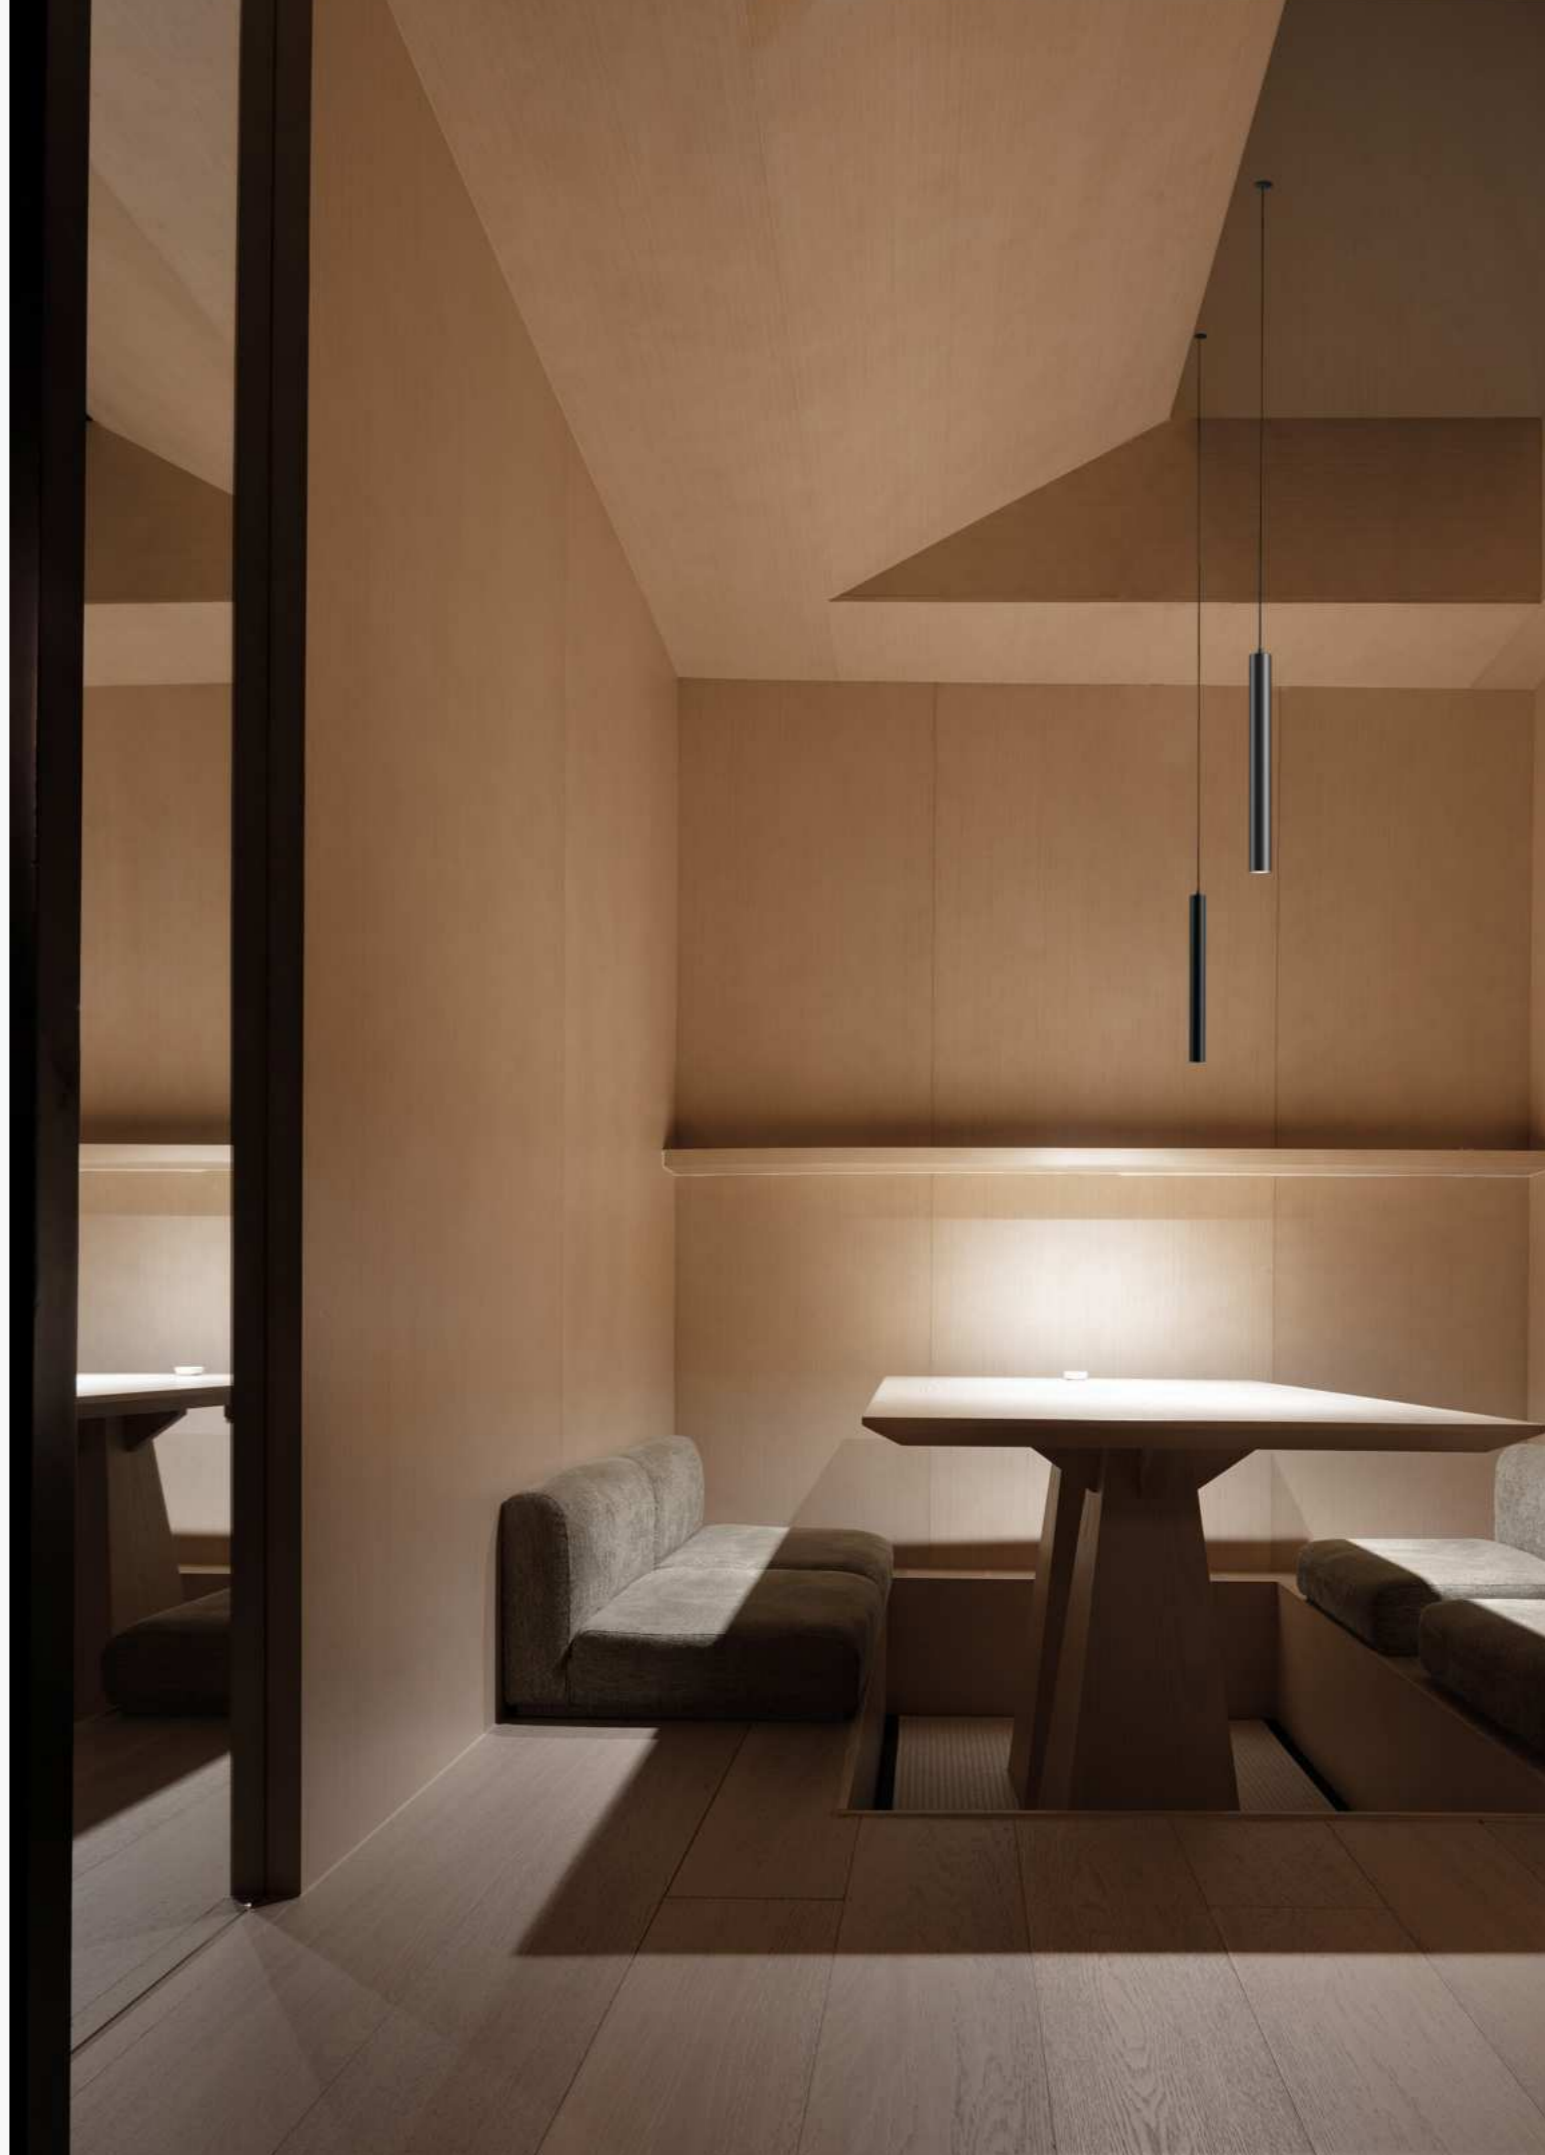

HOHLQ

— 48V RECESSED SYSTEM —

LED LINEAR LIGHTING SOLUTION PROVIDER

HOHLA series

HOHLA is a 48V recessed system that can realize re-use of product. Based on its “standardized interface” design, it allows 37 modules to be flexibly and easily integrated into one system, including linear modules, spotlight, decorative module etc., satisfying your diverse design ideas to the fullest. Meanwhile, you can adjust the design or replace modules at any time you want and at very low cost.

Waterdrop Light

Compact and delicate,
focus light spot.

DECORATIVE LIGHT MODULE

Round Tube Pendant Light

360° uniform light without
dark area

DECORATIVE LIGHT MODULE

Ø30mm Pendant Light

Al6063 aluminum lamp body
Good in anti-corrosion,
efficient heat dissipation.